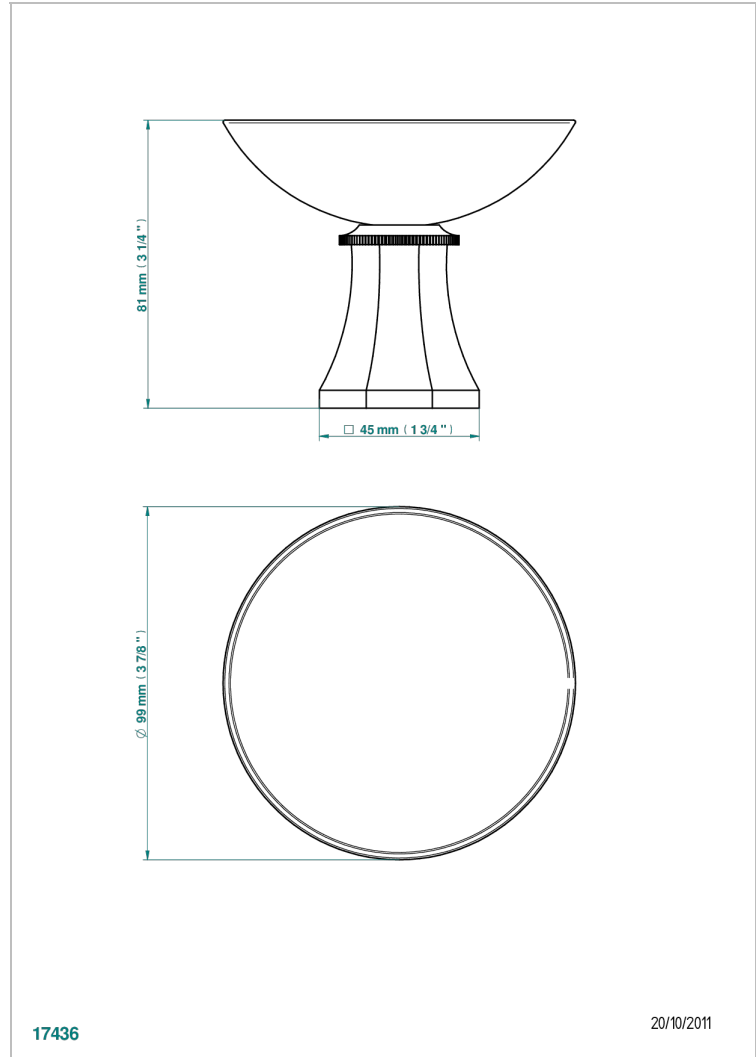

TRADITION WITH LEVER HANDLES

A58-544

Soap dish, freestanding , 4" diameter

CHARACTERISTIC

- Tradition with lever handles
- Soap dish, freestanding , 4" diameter

AVAILABLE FINITIONS

Black nickel - D24
Blush PVD - H62
Brass color PVD - H49
Brown bronze color PVD - F33
Chrome polished - A02
Chrome polished / gold polished - G02

Copper antique matt, coated - H07
Gold color PVD - H52
Gold mat - F07
Gold polished - F01
Gold satiney - F03
Graphite PVD - H64

Light coated bronze - D01
Matt Umber PVD - H67
Matt blush PVD - H60
Matt brass color PVD - H50
Matt brown bronze color PVD - F34
Matt chrome (American satin) - C02

Matt gold color PVD - H53
Matt graphite PVD - H65
Matt nickel (American satin) - C01
Matt nickel color PVD - H56
Nickel antique / Sovereign - H28
Nickel color PVD - H55

Nickel polished - B01
Rose Gold - F27
Satin chrome - C03
Silver polished, antique - H03
Silver rhodium - F18
Soft gold - F30