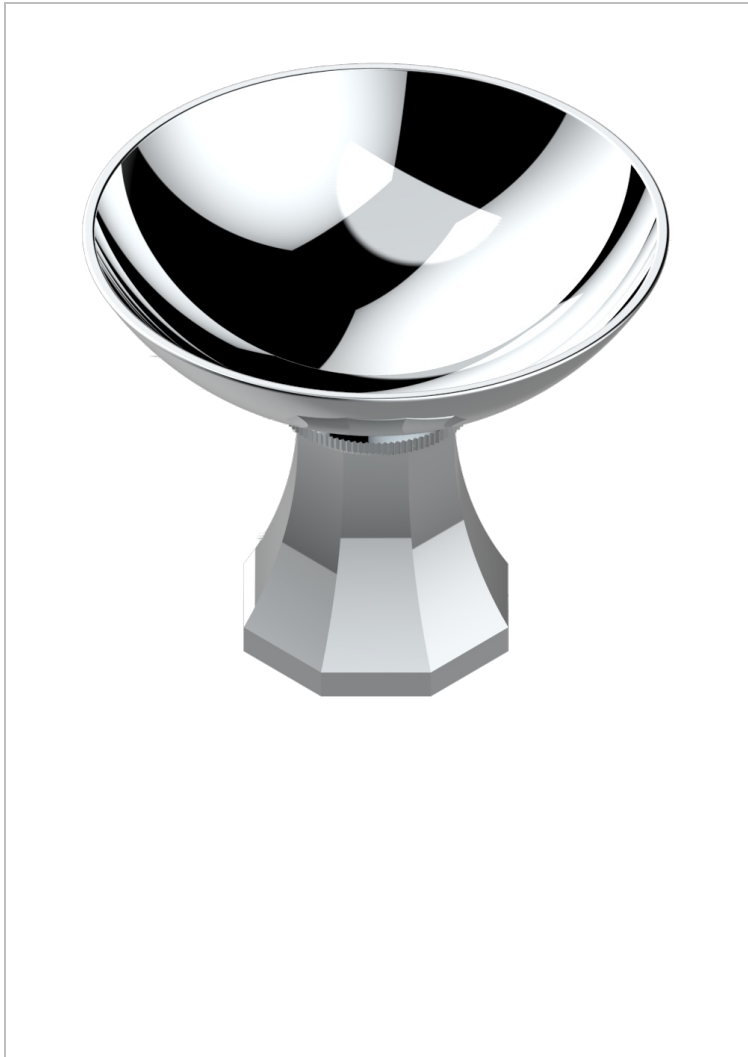

TRADITION WITH LEVER HANDLES

A58-544

Soap dish, freestanding , 4" diameter

CHARACTERISTIC

- Tradition with lever handles
- Soap dish, freestanding , 4" diameter

AVAILABLE FINITIONS

Black nickel - D24
Blush PVD - H62
Brass color PVD - H49
Brown bronze color PVD - F33
Chrome polished - A02
Chrome polished / gold polished - G02

Copper antique matt, coated - H07
Gold color PVD - H52
Gold mat - F07
Gold polished - F01
Gold satiney - F03
Graphite PVD - H64

Light coated bronze - D01
Matt Umber PVD - H67
Matt blush PVD - H60
Matt brass color PVD - H50
Matt brown bronze color PVD - F34
Matt chrome (American satin) - C02

Matt gold color PVD - H53
Matt graphite PVD - H65
Matt nickel (American satin) - C01
Matt nickel color PVD - H56
Nickel antique / Sovereign - H28
Nickel color PVD - H55

Nickel polished - B01
Rose Gold - F27
Satin chrome - C03
Silver polished, antique - H03
Silver rhodium - F18
Soft gold - F30