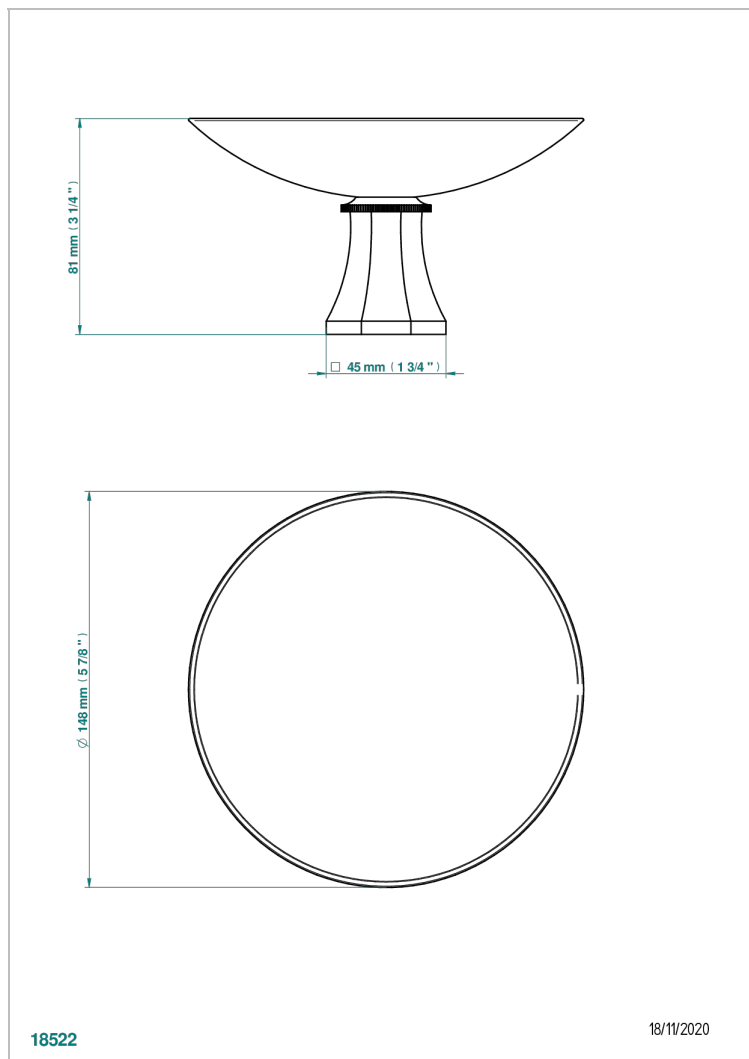

# TRADITION WITH LEVER HANDLES

A58-544GM

Soap dish, freestanding , 6" diameter

THG<sup>®</sup>  
PARIS

## CHARACTERISTIC

- Tradition with lever handles
- Soap dish, freestanding , 6" diameter