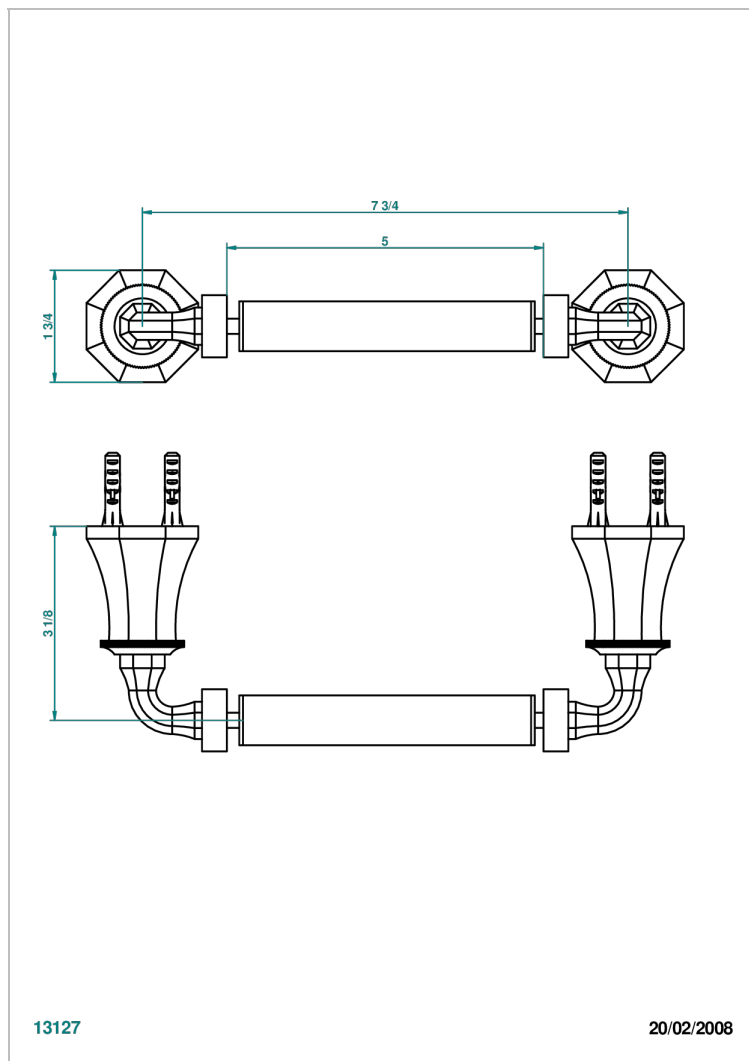

TRADITION WITH LEVER HANDLES

A58-543M

Paper roll holder

CHARACTERISTIC

- Tradition with lever handles
- Paper roll holder

AVAILABLE FINITIONS

Black nickel - D24

Blush PVD - H62