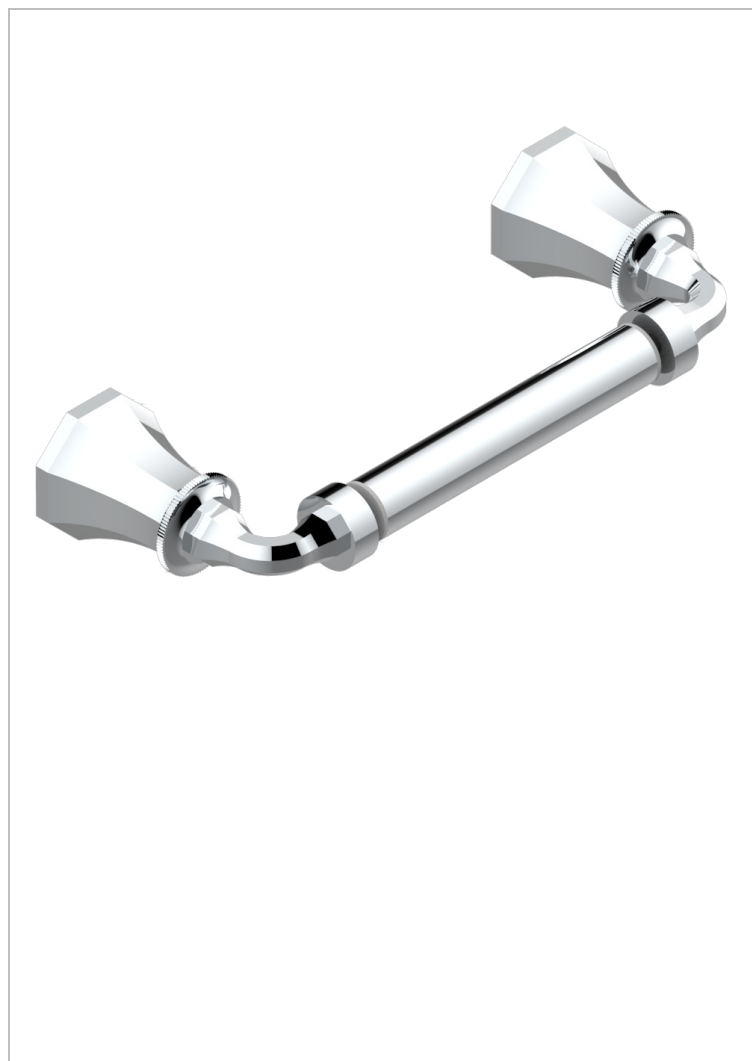

TRADITION WITH LEVER HANDLES

A58-543M

Paper roll holder

CHARACTERISTIC

- Tradition with lever handles
- Paper roll holder

AVAILABLE FINITIONS

Black nickel - D24

Blush PVD - H62

Brass color PVD - H49

Brown bronze color PVD - F33

Chrome polished - A02

Chrome polished / gold polished - G02

Copper antique matt, coated - H07

Gold color PVD - H52

Gold mat - F07

Gold polished - F01