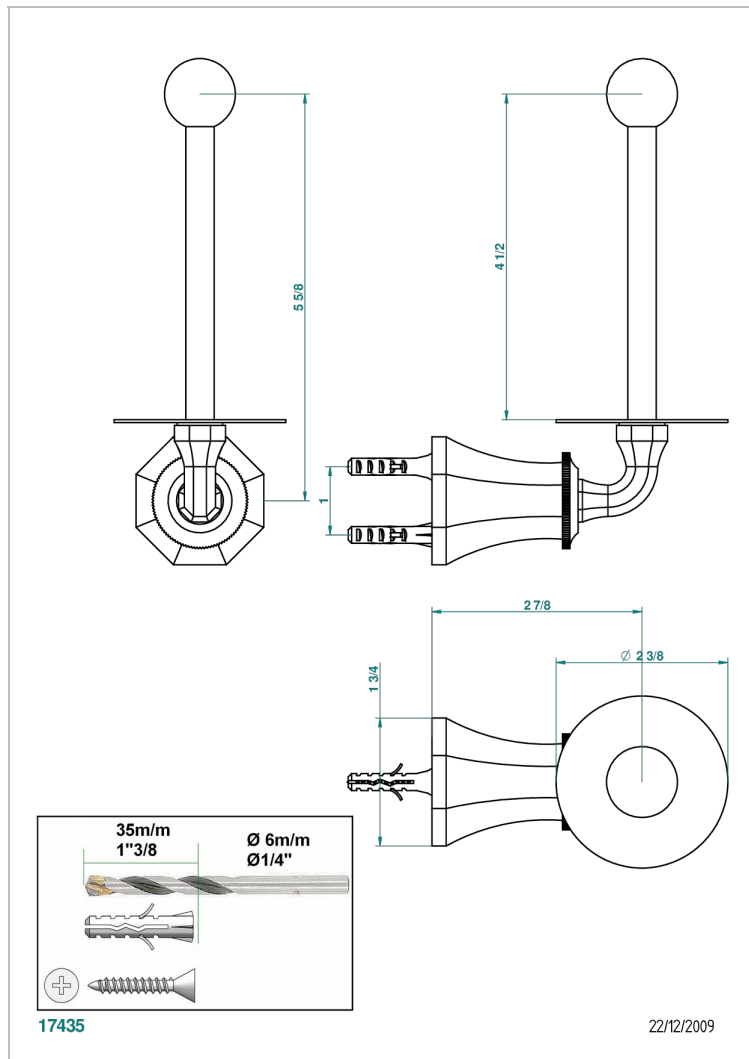

# TRADITION WITH LEVER HANDLES

A58-542

Reserve toilet paper holder

## CHARACTERISTIC

- Tradition with lever handles
- Reserve toilet paper holder