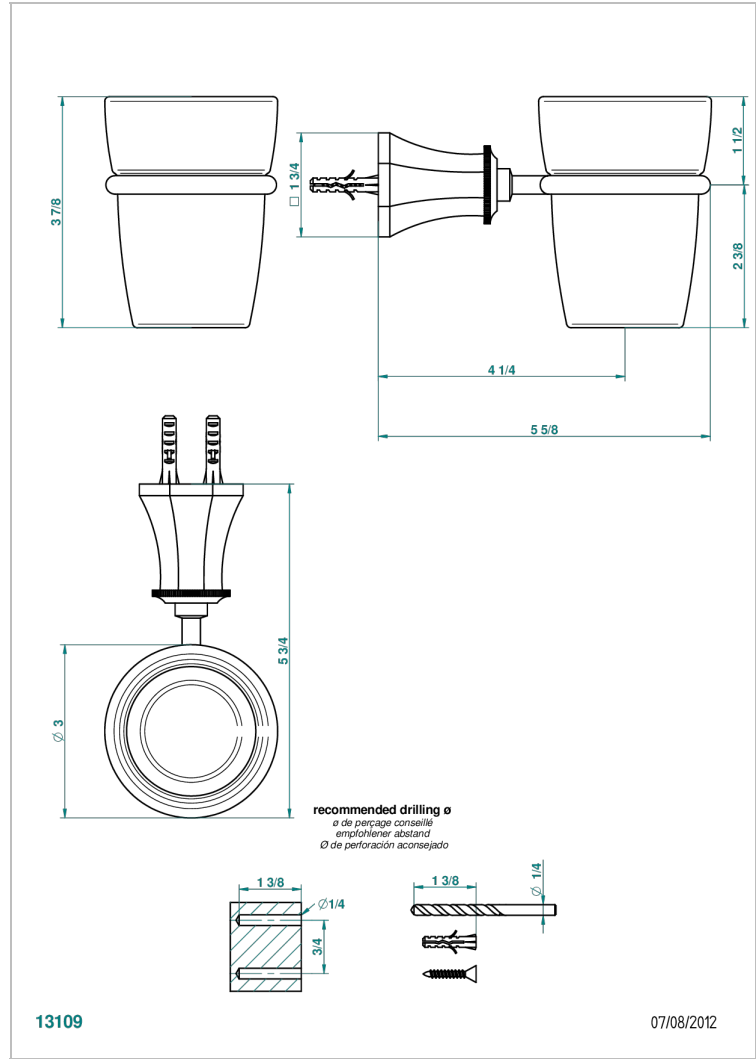

TRADITION WITH LEVER HANDLES

A58-536

Tumbler holder, wall mounted

CHARACTERISTIC

- Tradition with lever handles
- Tumbler holder, wall mounted

AVAILABLE FINITIONS

Black nickel - D24
Blush PVD - H62
Brass color PVD - H49
Brown bronze color PVD - F33
Chrome polished - A02
Chrome polished / gold polished - G02