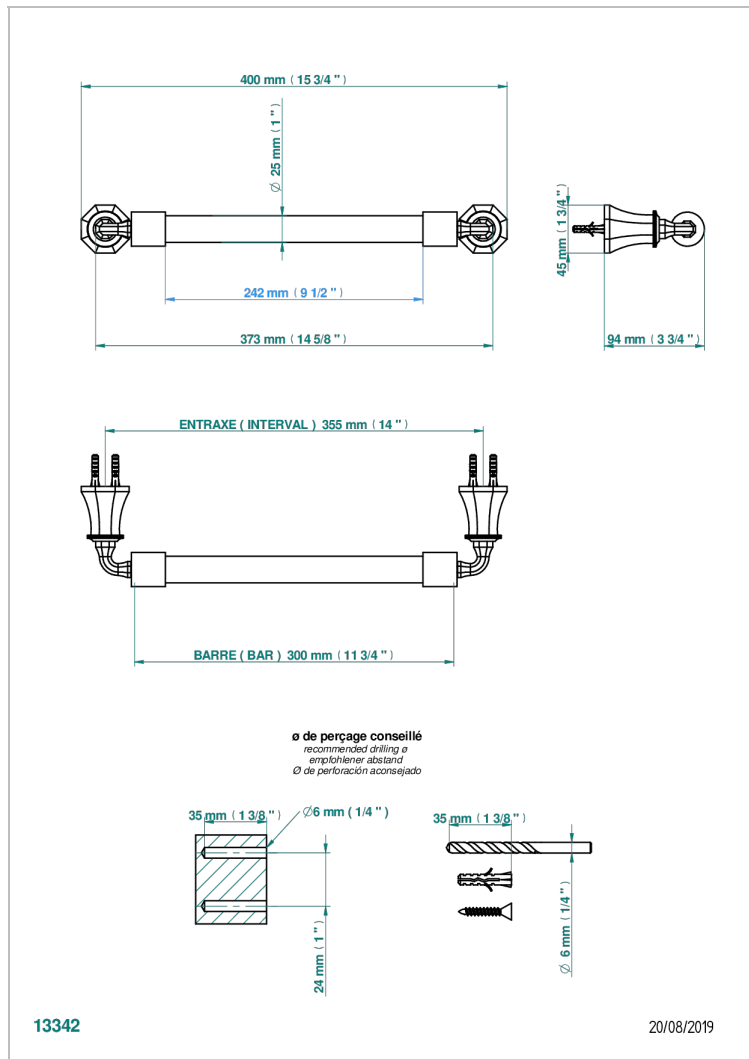

TRADITION WITH LEVER HANDLES

A58-527

Towel bar, 1" dia, 11 3/4" long

CHARACTERISTIC

- Tradition with lever handles
- Towel bar, 1" dia, 11 3/4" long

AVAILABLE FINITIONS

Black nickel - D24

Blush PVD - H62