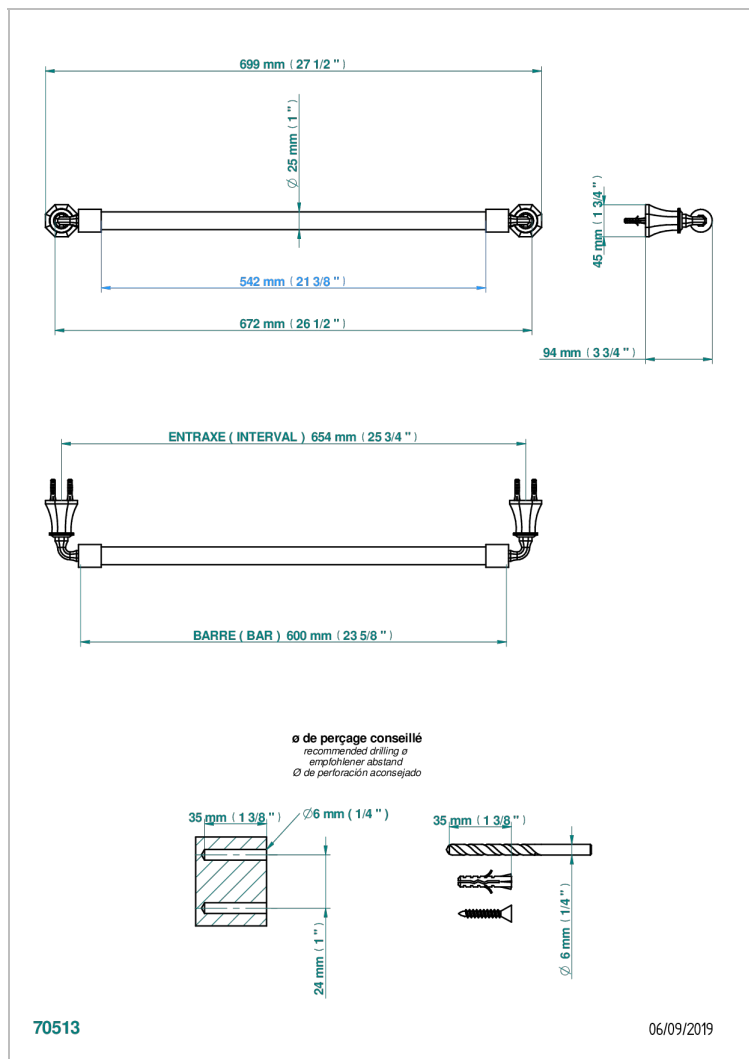

TRADITION WITH LEVER HANDLES

A58-526/60

Towel bar, 24" long

CHARACTERISTIC

- Tradition with lever handles
- Towel bar, 24" long

AVAILABLE FINITIONS

Black nickel - D24

Blush PVD - H62