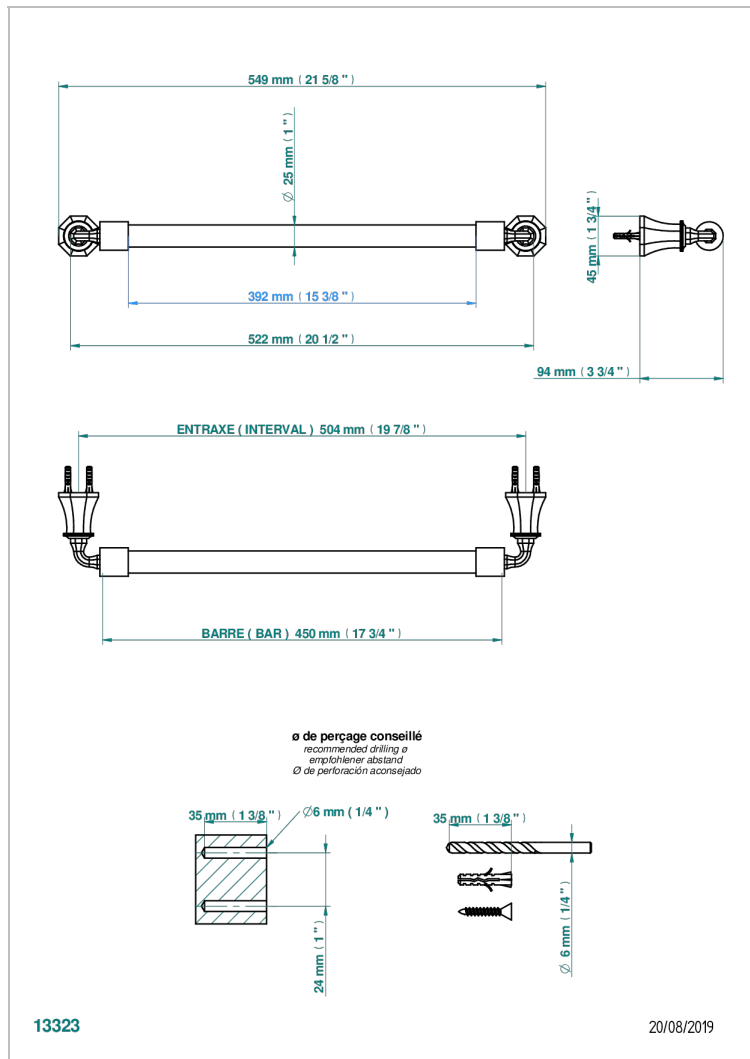

TRADITION WITH LEVER HANDLES

A58-526/45

Towel bar, 18" long

CHARACTERISTIC

- Tradition with lever handles
- Towel bar, 18" long

AVAILABLE FINITIONS

Black nickel - D24

Blush PVD - H62