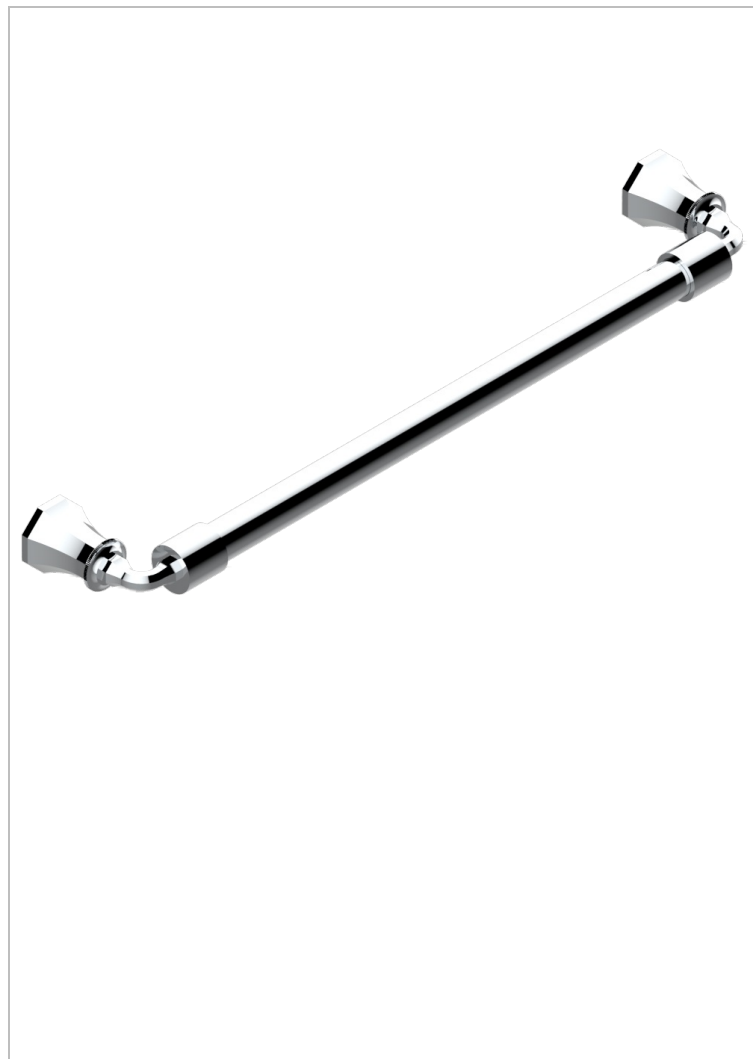

TRADITION WITH LEVER HANDLES

A58-526/45

Towel bar, 18" long

CHARACTERISTIC

- Tradition with lever handles
- Towel bar, 18" long

AVAILABLE FINITIONS

Black nickel - D24

Blush PVD - H62

Brass color PVD - H49

Brown bronze color PVD - F33

Chrome polished - A02

Chrome polished / gold polished - G02

Copper antique matt, coated - H07

Gold color PVD - H52

Gold mat - F07

Gold polished - F01