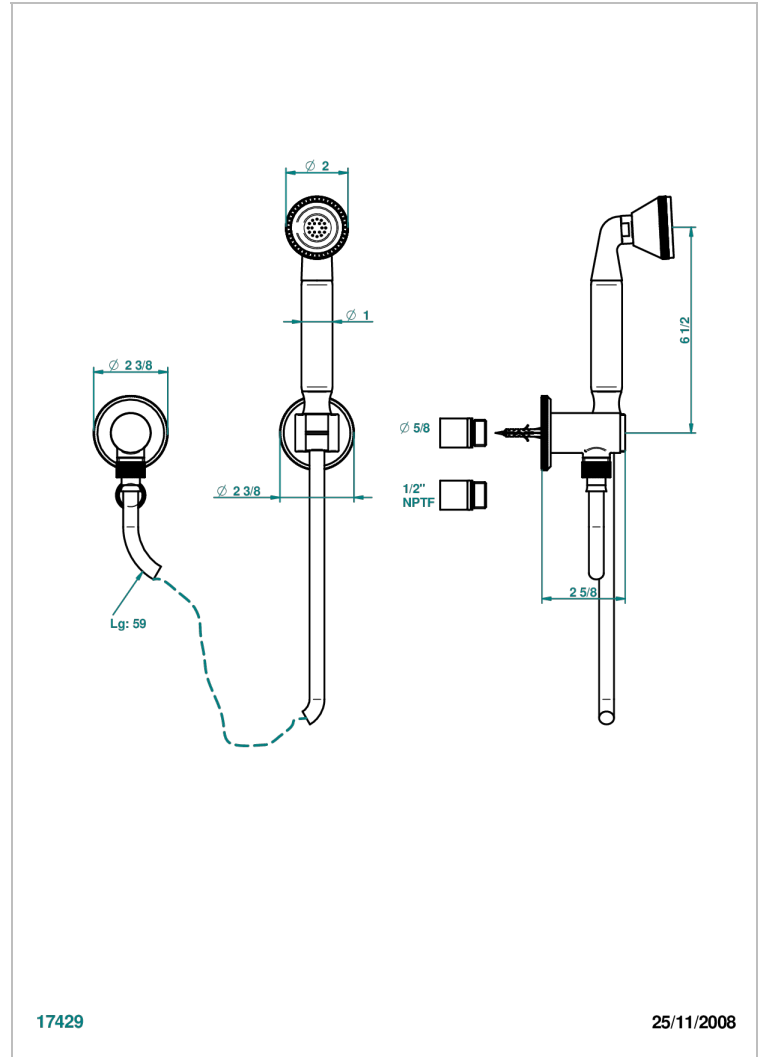

TRADITION WITH LEVER HANDLES

A58-52/US

Wall mounted handshower with separate fixed hook

THG[®]
PARIS

CHARACTERISTIC

- Tradition with lever handles
- Wall mounted handshower with separate fixed hook

TECHNICAL SPECS

- Recommandé : 3 bars (max. 5 bars) - Advised : 43,5 psi (max. 72 psi)
- 9,5 l/min à 3 bars (2.5 gpm at 43.5 psi)

AVAILABLE FINITIONS

Black nickel - D24
Blush PVD - H62
Brass color PVD - H49
Brown bronze color PVD - F33
Chrome polished - A02
Chrome polished / gold polished - G02

Copper antique matt, coated - H07
Gold color PVD - H52
Gold mat - F07
Gold polished - F01
Gold satiney - F03
Graphite PVD - H64

Light coated bronze - D01
Matt Umber PVD - H67
Matt blush PVD - H60
Matt brass color PVD - H50
Matt brown bronze color PVD - F34
Matt chrome (American satin) - C02

Matt gold color PVD - H53
Matt graphite PVD - H65
Matt nickel (American satin) - C01
Matt nickel color PVD - H56
Nickel antique / Sovereign - H28
Nickel color PVD - H55

Nickel polished - B01
Rose Gold - F27
Satin chrome - C03
Silver polished, antique - H03
Silver rhodium - F18
Soft gold - F30