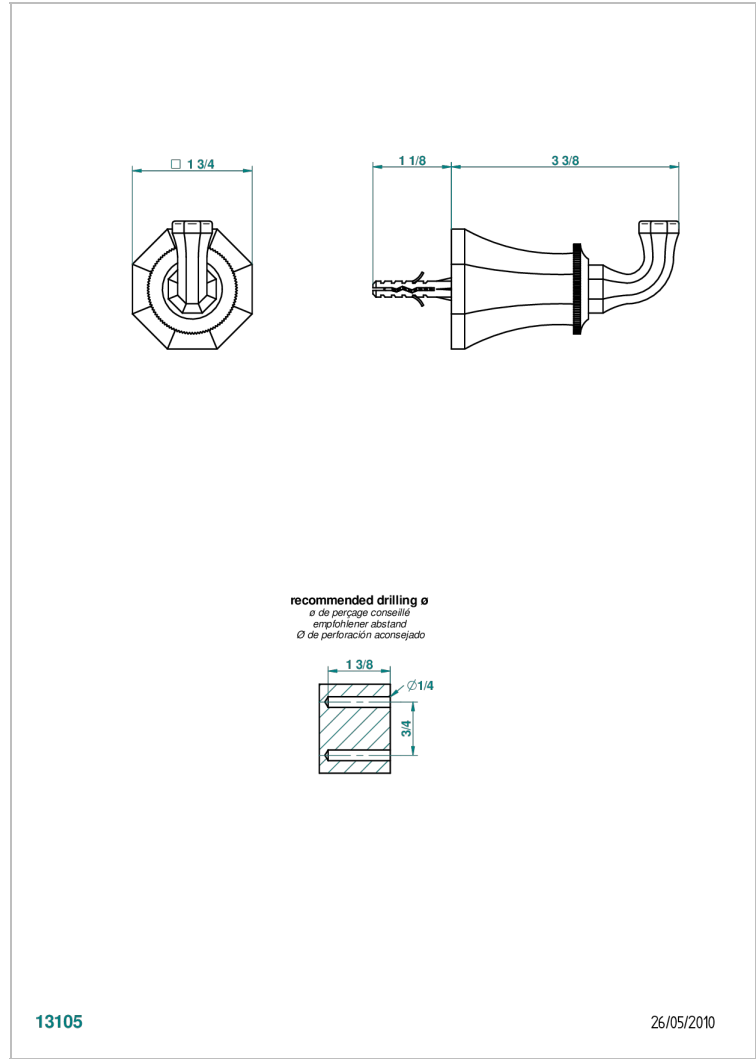

A58-517

Robe hook

13105

26/05/2010

CHARACTERISTIC

- Tradition with lever handles
- Robe hook

AVAILABLE FINITIONS

Black nickel - D24
 Blush PVD - H62
 Brass color PVD - H49
 Brown bronze color PVD - F33
 Chrome polished - A02
 Chrome polished / gold polished - G02