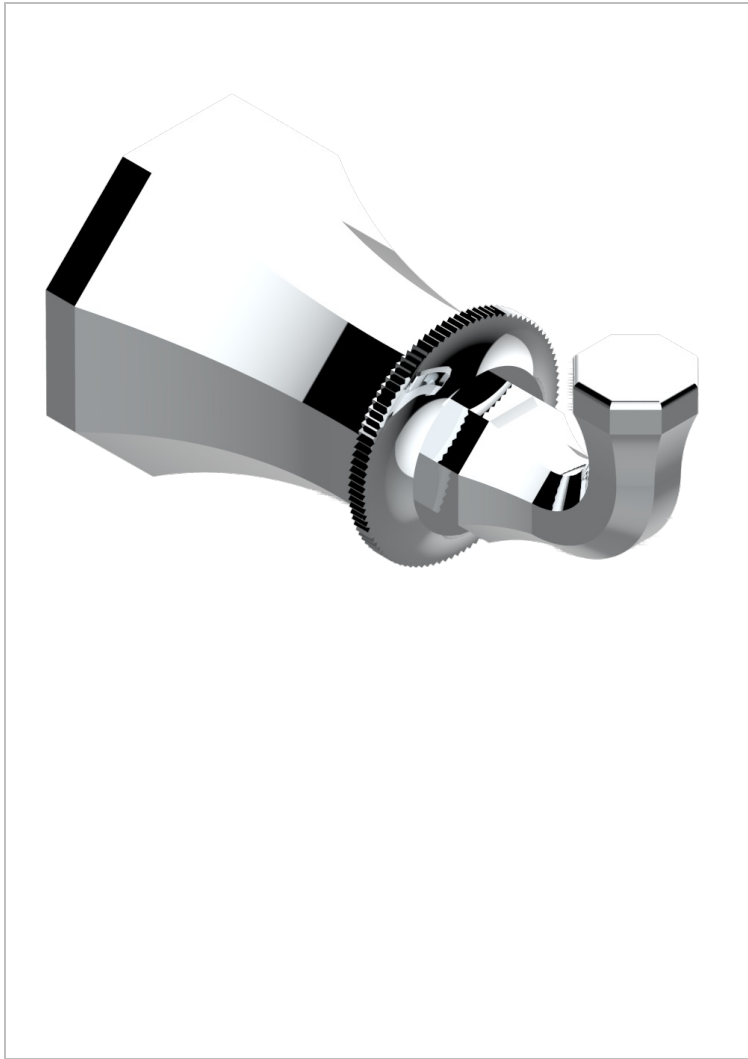

A58-517

Robe hook

13105

26/05/2010

CHARACTERISTIC

- Tradition with lever handles
- Robe hook

AVAILABLE FINITIONS

Black nickel - D24
 Blush PVD - H62
 Brass color PVD - H49
 Brown bronze color PVD - F33
 Chrome polished - A02
 Chrome polished / gold polished - G02

Copper antique matt, coated - H07
 Gold color PVD - H52
 Gold mat - F07
 Gold polished - F01
 Gold satiney - F03
 Graphite PVD - H64

Light coated bronze - D01
 Matt Umber PVD - H67
 Matt blush PVD - H60
 Matt brass color PVD - H50
 Matt brown bronze color PVD - F34
 Matt chrome (American satin) - C02