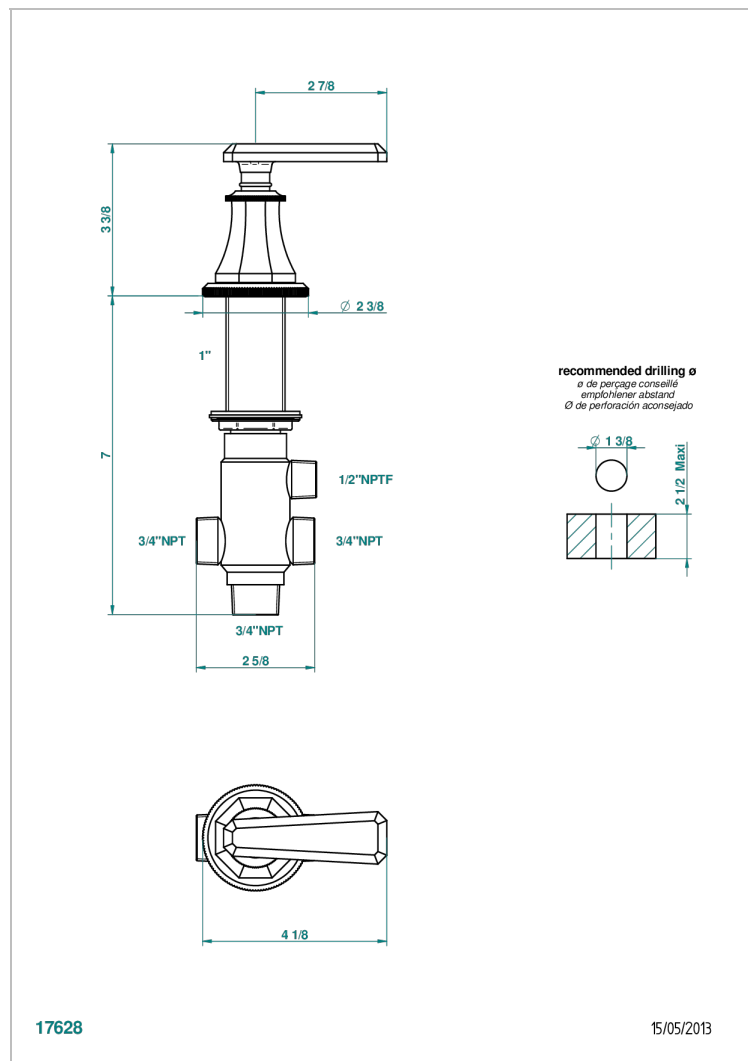

TRADITION WITH LEVER HANDLES

A58-504VGUS

2-function deck diverter with trim

CHARACTERISTIC

- Tradition with lever handles
- 2-function deck diverter with trim

AVAILABLE FINITIONS

Black nickel - D24

Blush PVD - H62