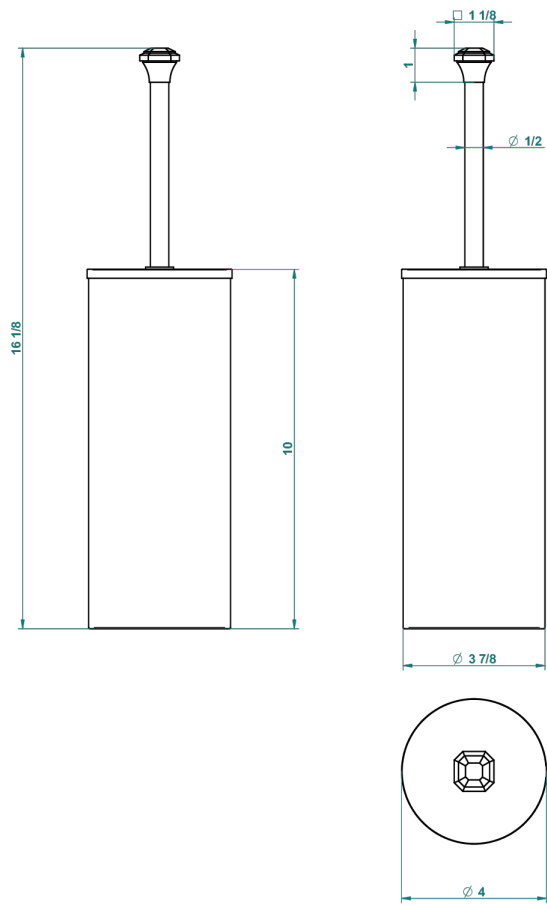

TRADITION WITH LEVER HANDLES

A58-4700C

THG[®]
PARIS

Metal toilet brush holder with brush with cover floor mounted

21479

26/11/2015

CHARACTERISTIC

- Tradition with lever handles
- Metal toilet brush holder with brush with cover floor mounted