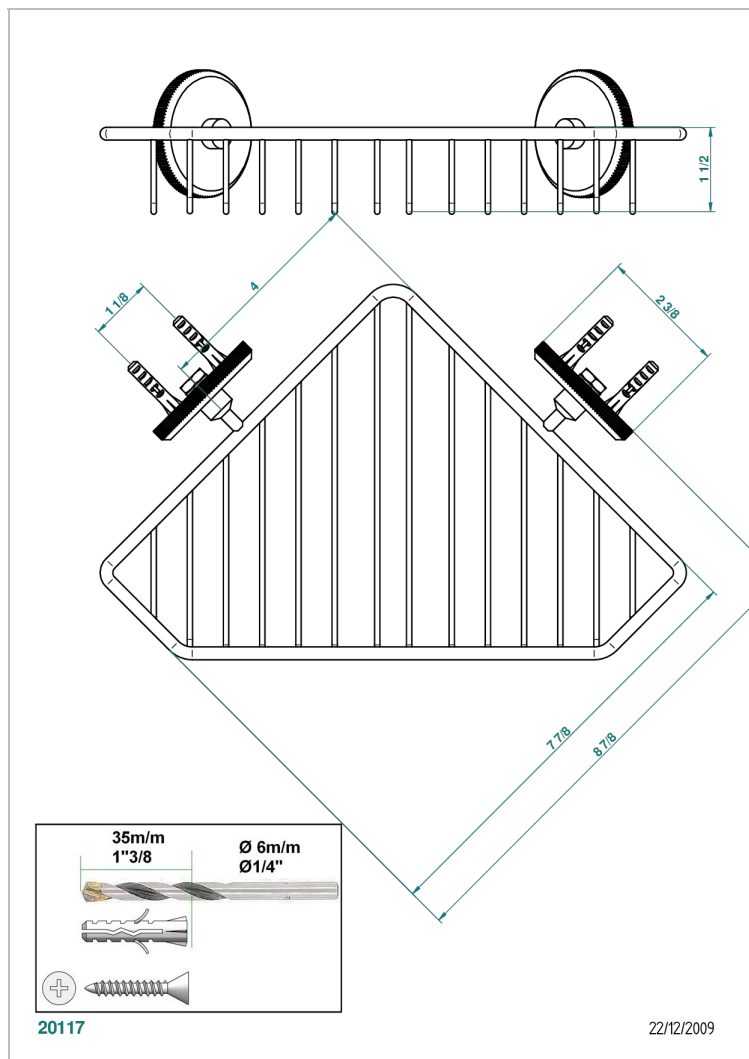

TRADITION WITH LEVER HANDLES

A58-3623

Large corner soap basket, wall mounted

CHARACTERISTIC

- Tradition with lever handles
- Large corner soap basket, wall mounted

AVAILABLE FINITIONS

Black nickel - D24

Blush PVD - H62