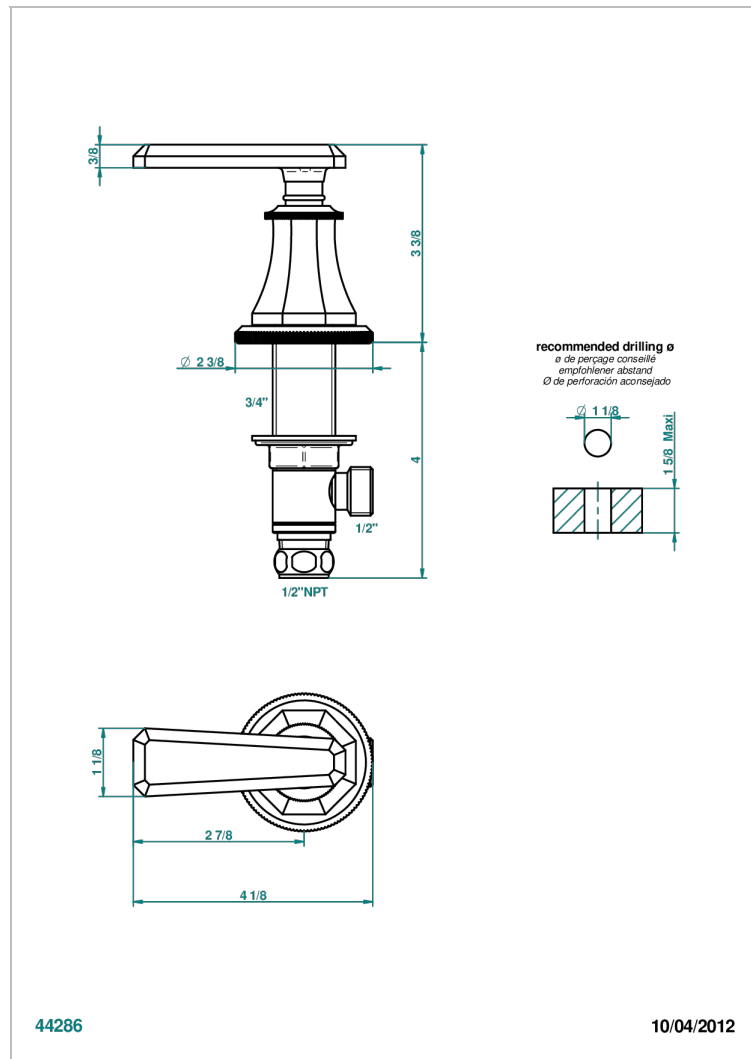

TRADITION WITH LEVER HANDLES

A58-35/HUS

1/2" deck valve with trim for lavatory - Hot

CHARACTERISTIC

- Tradition with lever handles
- 1/2" deck valve with trim for lavatory - Hot

AVAILABLE FINITIONS

Black nickel - D24