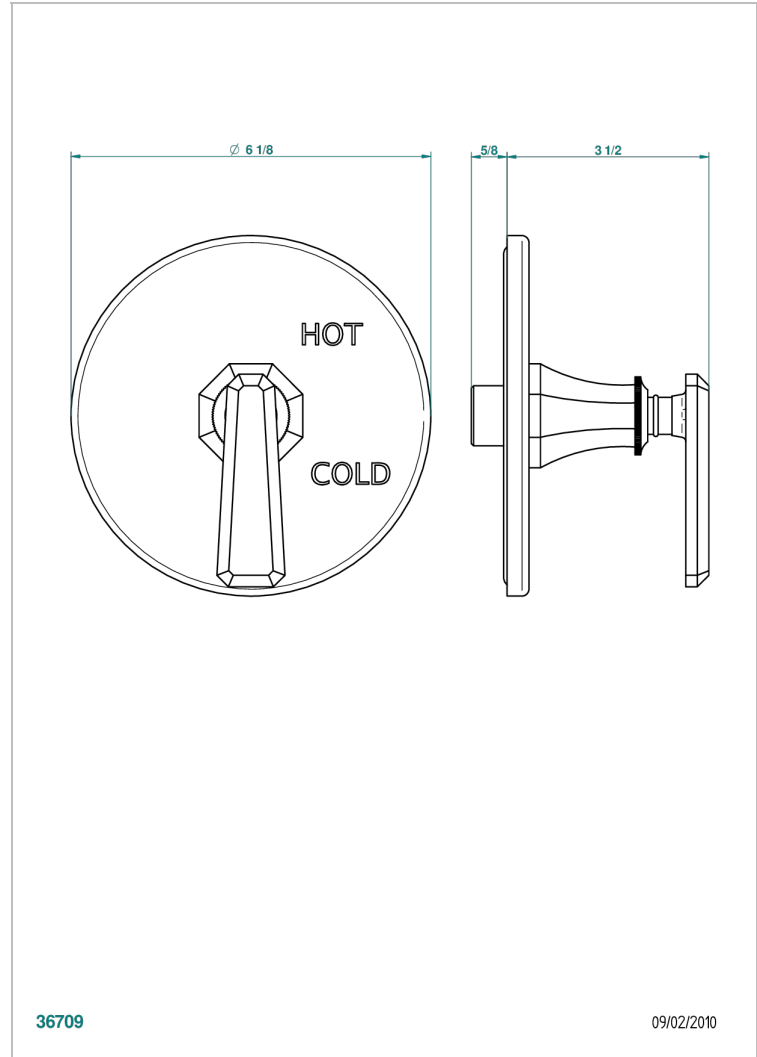

TRADITION WITH LEVER HANDLES

A58-320B

Trim for pressure balance valve

36709

09/02/2010

CHARACTERISTIC

- Tradition with lever handles
- Trim for pressure balance valve

RELATED SKU'S

- Ref. G00-320A 1/2 " Pressure balance valve

AVAILABLE FINITIONS

Black nickel - D24

Blush PVD - H62

Brass color PVD - H49

Brown bronze color PVD - F33

Chrome polished - A02

Chrome polished / gold polished -