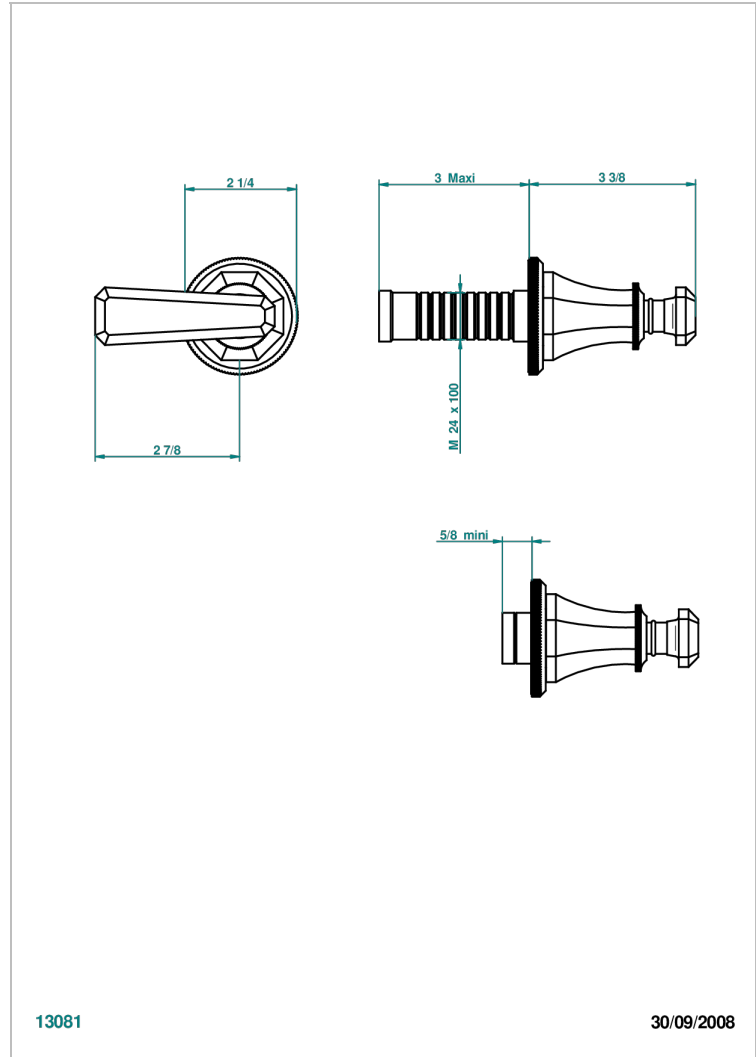

TRADITION WITH LEVER HANDLES

A58-30B

Wall volume control 30 & 32 trim

THG[®]
PARIS

CHARACTERISTIC

- Tradition with lever handles
- Wall volume control 30 & 32 trim

RELATED SKU'S

- Ref. G00-32CUSA 3/4" Volume control wall valve with ceramic cartridge
- Ref. G00-32HUSA 3/4" Volume control wall valve with ceramic cartridge counterclockwise
- Ref. G00-30CUSA 1/2" volume control wall valve with ceramic cartridge
- Ref. G00-30HUSA 1/2" Volume control wall valve with ceramic cartridge counterclockwise

AVAILABLE FINITIONS

Black nickel - D24

Blush PVD - H62

Brass color PVD - H49

Brown bronze color PVD - F33

Chrome polished - A02

Chrome polished / gold polished - G02

Copper antique matt, coated - H07

Nickel antique / Sovereign - H28

Nickel color PVD - H55

Nickel polished - B01

Rose Gold - F27

Satin chrome - C03

Silver polished, antique - H03

Silver rhodium - F18

Soft gold - F30