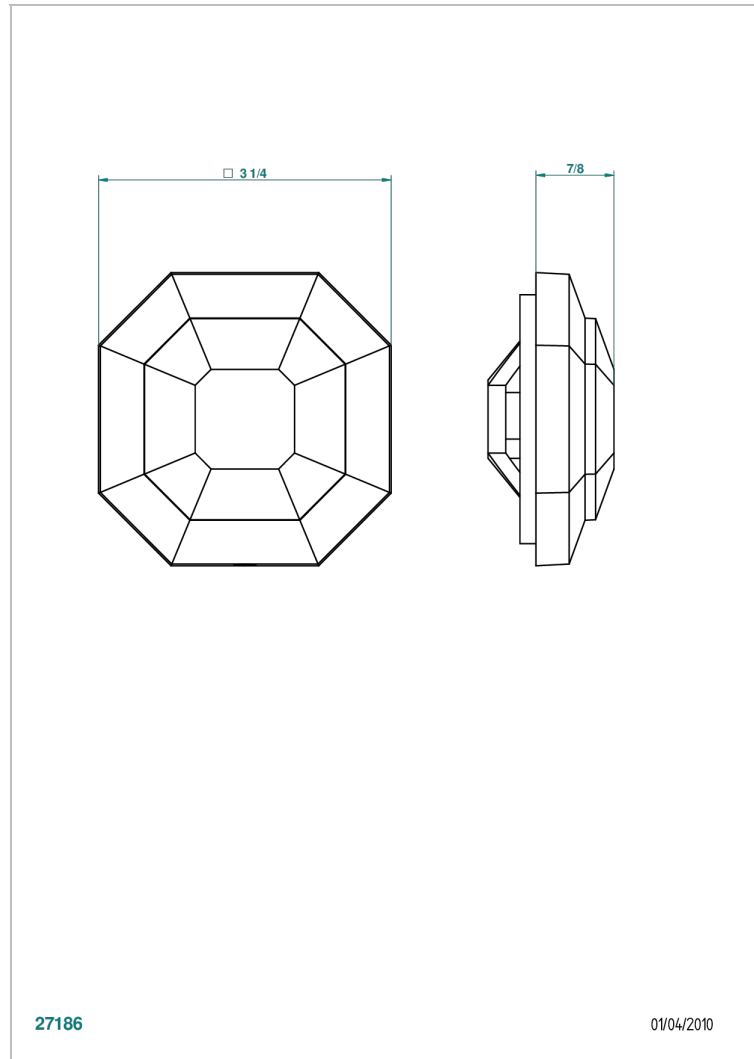

TRADITION WITH LEVER HANDLES

A58-301GEBUS

Control knob for Geberit waste overflow

27186

01/04/2010

CHARACTERISTIC

- Tradition with lever handles
- Control knob for Geberit waste overflow

AVAILABLE FINITIONS