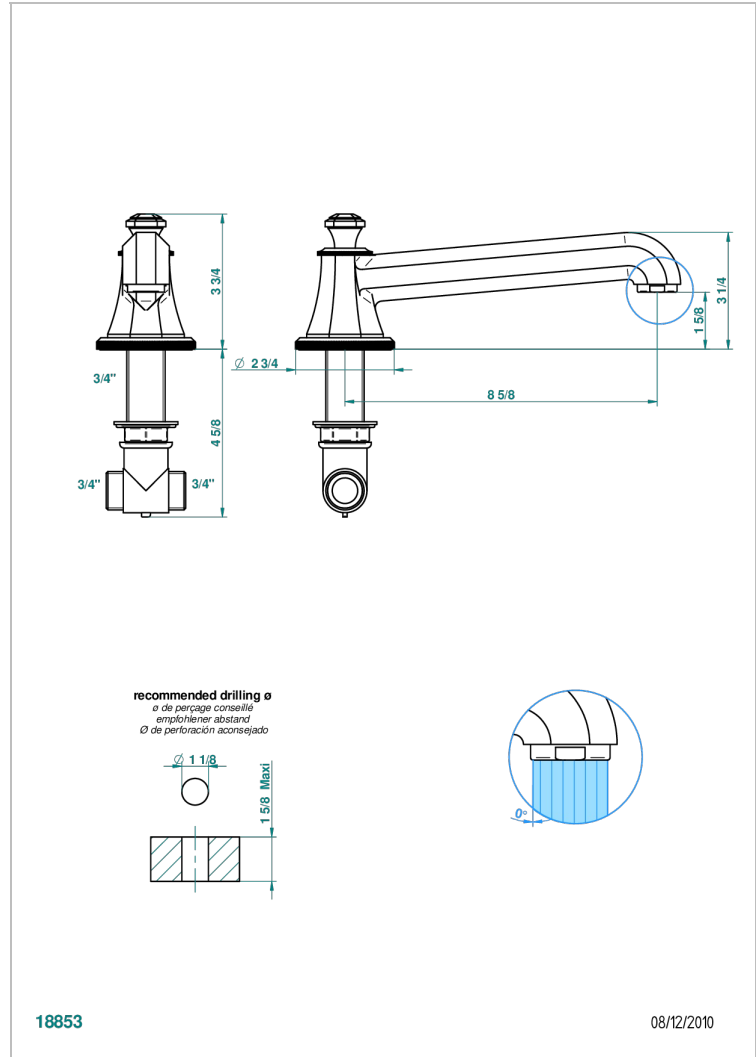

# TRADITION WITH LEVER HANDLES

A58-29SG

Bathtub spout

## CHARACTERISTIC

- Tradition with lever handles
- Bathtub spout