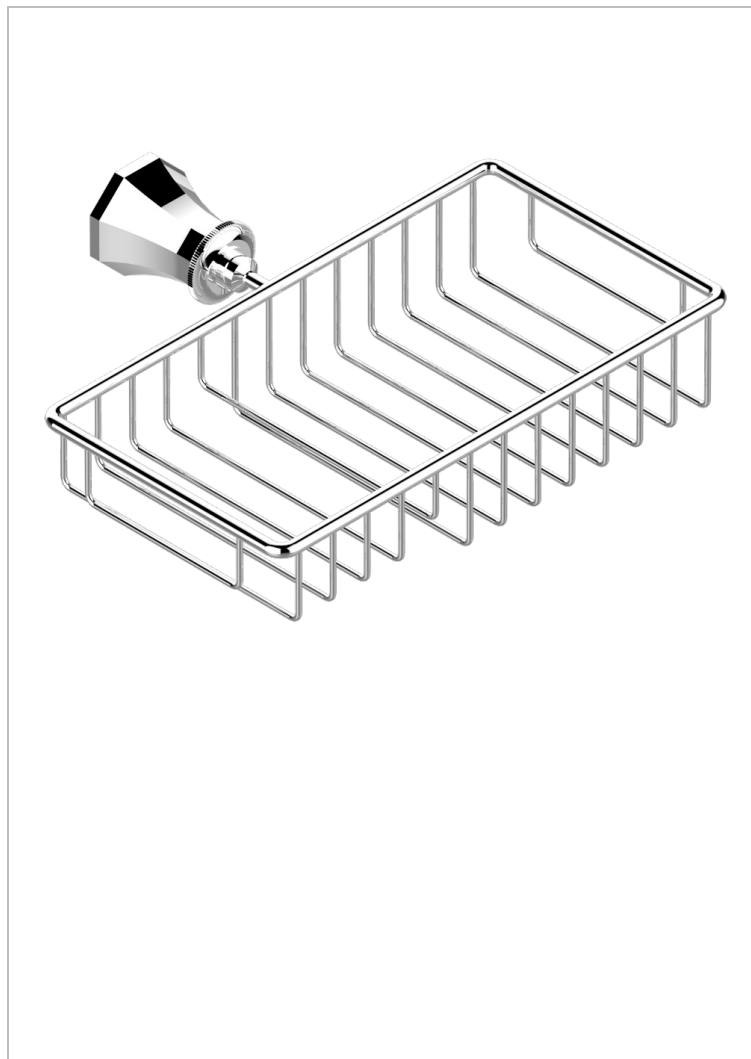

# TRADITION WITH LEVER HANDLES

A58-2620

Soap and sponge holder, wall mounted

18215

04/11/2010

## CHARACTERISTIC

- Tradition with lever handles
- Soap and sponge holder, wall mounted