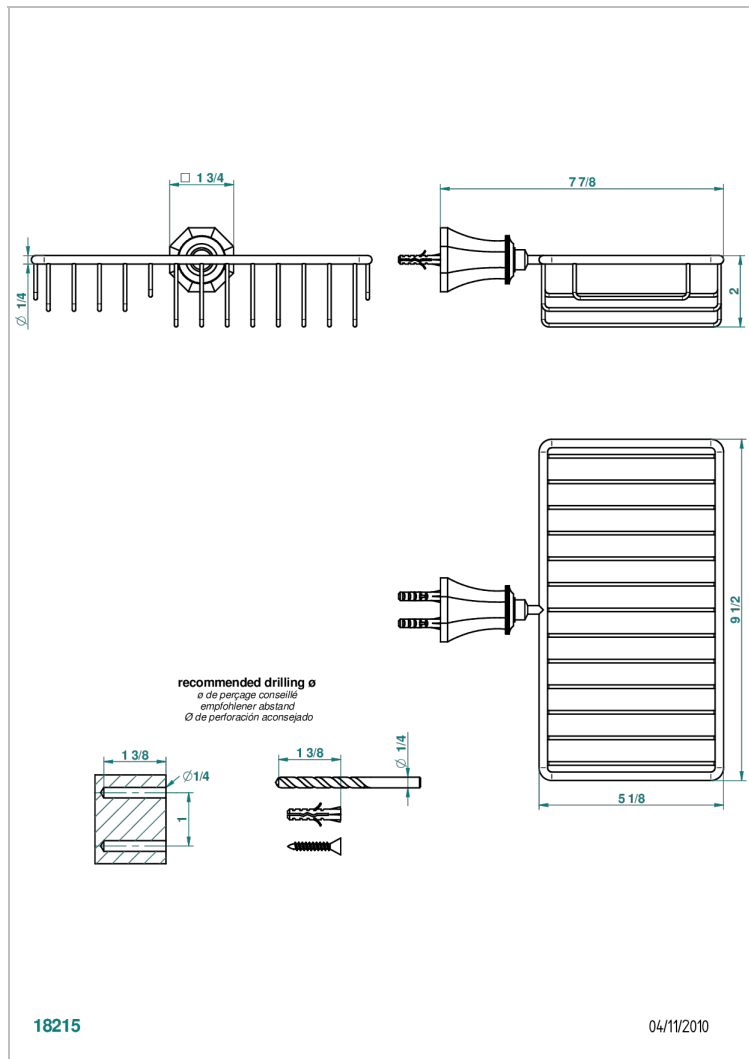

# TRADITION WITH LEVER HANDLES

A58-2620

Soap and sponge holder, wall mounted

18215

04/11/2010

## CHARACTERISTIC

- Tradition with lever handles
- Soap and sponge holder, wall mounted