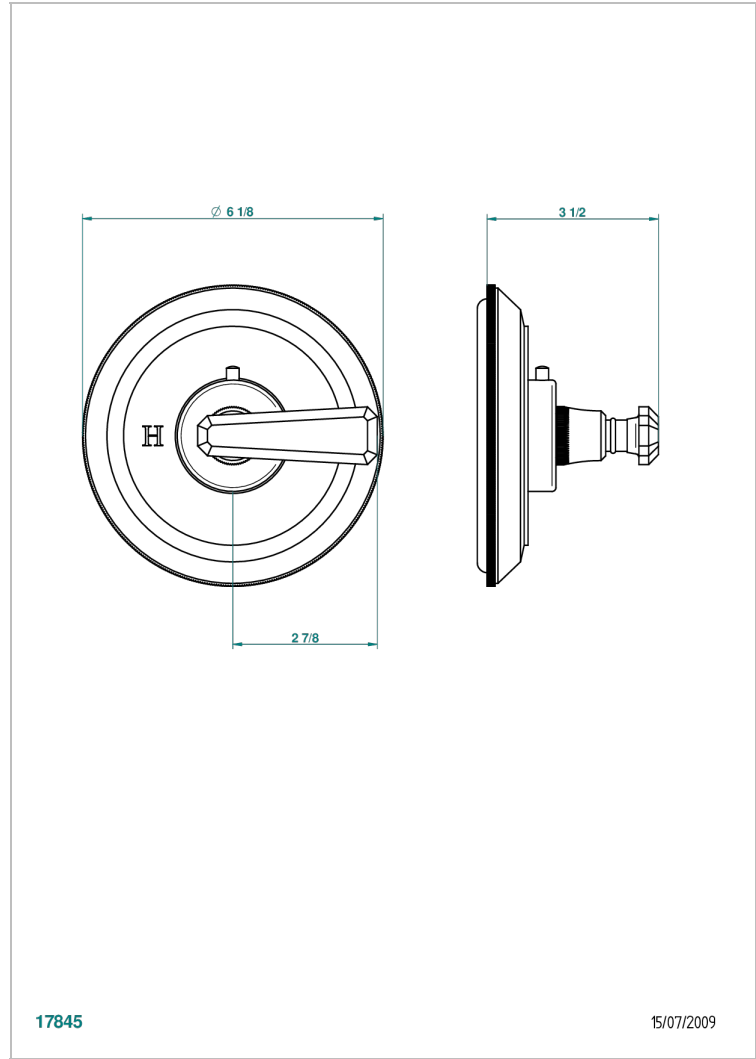

TRADITION WITH LEVER HANDLES

A58-15EN16EM

Trim plate and handle for eurotherm valve 8200/us & 8300/us

THG[®]
PARIS

17845

15/07/2009

CHARACTERISTIC

- Tradition with lever handles
- Trim plate and handle for eurotherm valve 8200/us & 8300/us