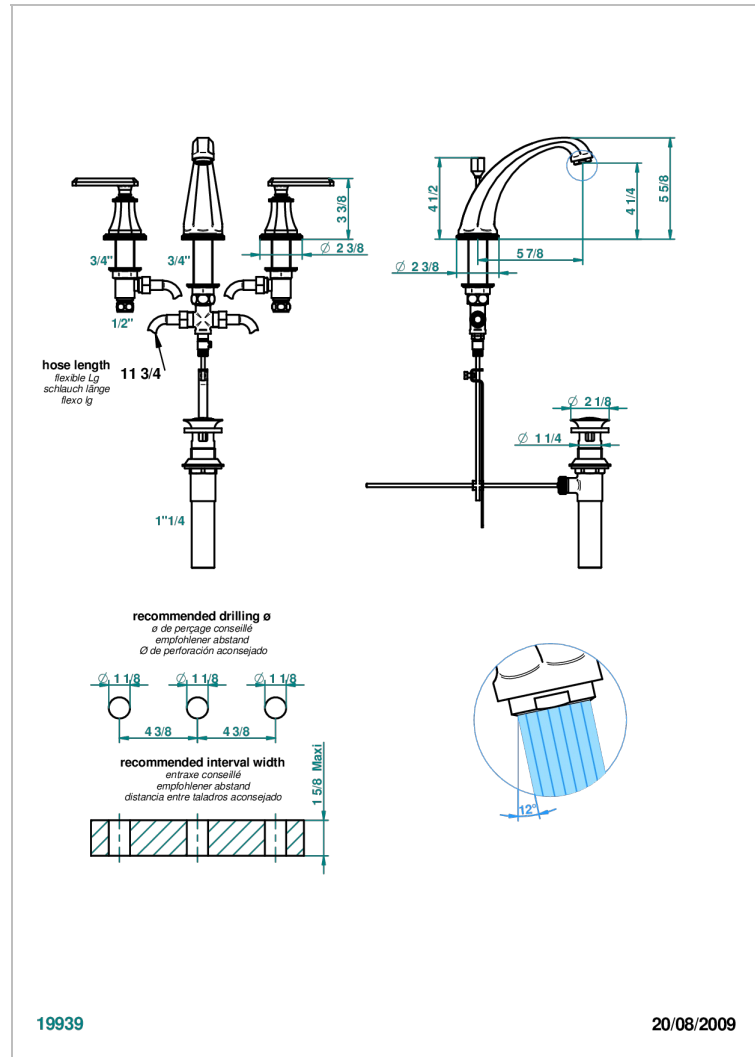

TRADITION WITH LEVER HANDLES

A58-152/US

Widespread lavatory set, high spout, with drain

CHARACTERISTIC

- Tradition with lever handles
- Widespread lavatory set, high spout, with drain

TECHNICAL SPECS

- Recommandé : 3 bars (max. 5 bars) - Advised : 43,5 psi (max. 72 psi)
- 5,7 l/min à 3 bars (1.5 gpm at 43.5 psi)
- 1.2 gpm on demand in accordance with California's rules

Nickel antique / Sovereign - H28

Nickel color PVD - H55

Nickel polished - B01

Rose Gold - F27

Satin chrome - C03

Silver polished, antique - H03

Silver rhodium - F18

Soft gold - F30