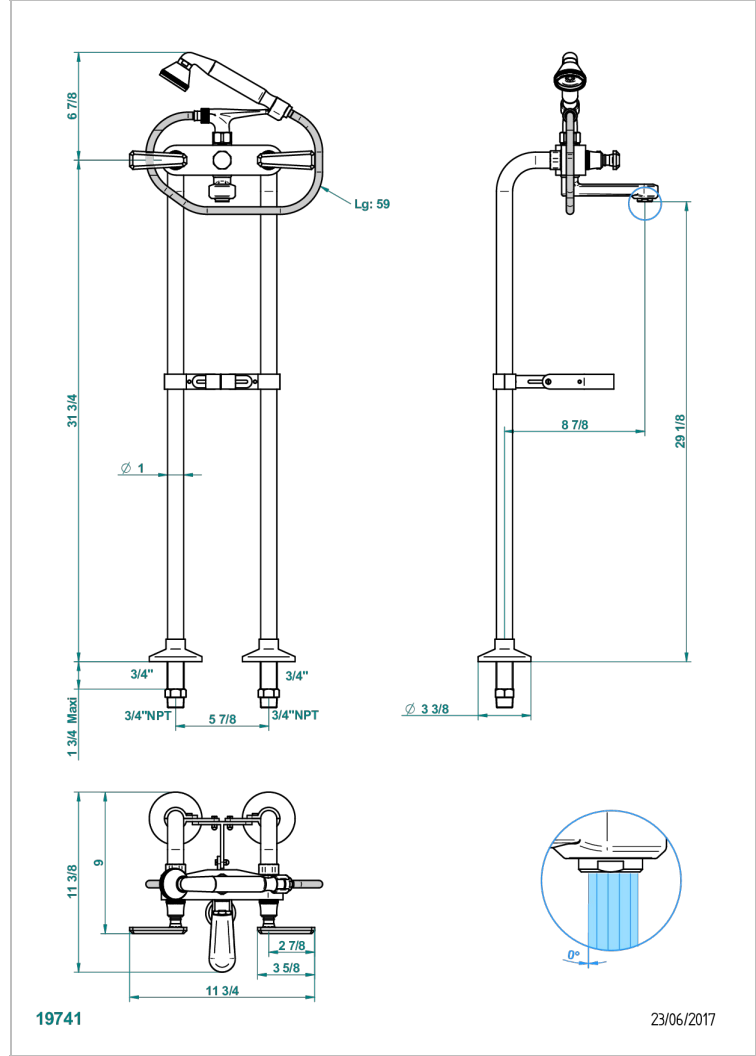

# TRADITION WITH LEVER HANDLES

A58-13800/US

Exposed tub filler w/33" risers, handshower shower, overflow "t" connector

## CHARACTERISTIC

- Tradition with lever handles
- Exposed tub filler w/33" risers, handshower shower, overflow "t" connector

## TECHNICAL SPECS

- Recommandé : 3 bars (max. 5 bars) - Advised : 43,5 psi (max. 72 psi)
- Bec : 35 l/min à 3 bars - Douchette : 9,5 l/min à 3 bars
- Spout : 9.26 gpm at 43.5 psi - Handshower : 2.5 gpm at 43.5 psi