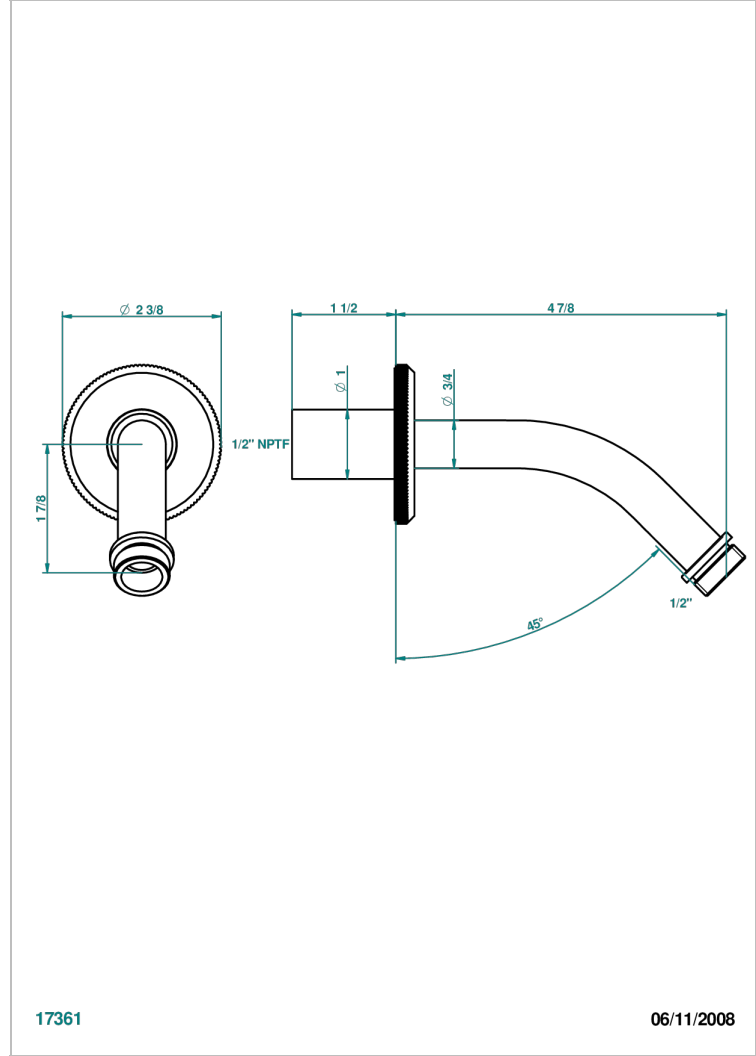

TRADITION

A57-82/US

Horizontal shower arm, 45°, lg: 4" 3/4

17361

06/11/2008

CHARACTERISTIC

- Tradition
- Horizontal shower arm, 45°, lg: 4" 3/4

AVAILABLE FINITIONS