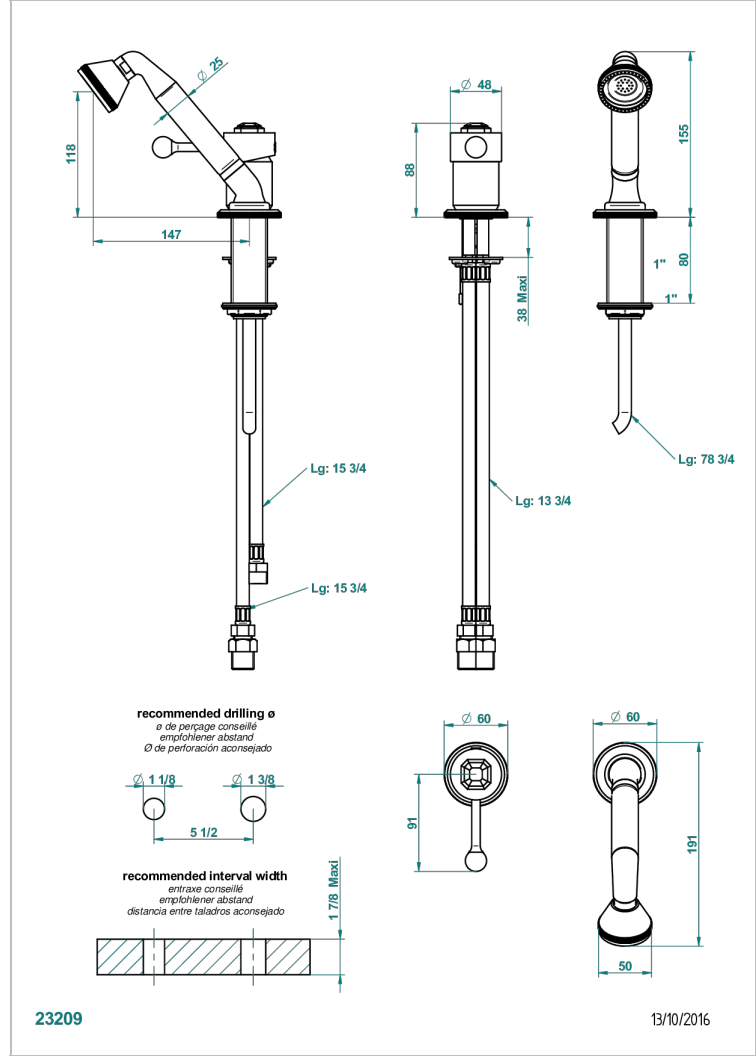

TRADITION

A57-6523/60AUS

Deck mounted mixer with handshower

CHARACTERISTIC

- Tradition
- Deck mounted mixer with handshower

TECHNICAL SPECS

- Recommandé : 3 bars (max. 5 bars) - Advised : 43,5 psi (max. 72 psi)
- 9,5 l/min à 3 bars (2.5 gpm at 43.5 psi)

AVAILABLE FINITIONS

Black nickel - D24
Blush PVD - H62
Brass color PVD - H49
Brown bronze color PVD - F33
Chrome polished - A02
Chrome polished / gold polished - G02

Copper antique matt, coated - H07
Gold color PVD - H52
Gold mat - F07
Gold polished - F01
Gold satiney - F03
Graphite PVD - H64

Light coated bronze - D01
Matt Umber PVD - H67
Matt blush PVD - H60
Matt brass color PVD - H50
Matt brown bronze color PVD - F34
Matt chrome (American satin) - C02

Matt gold color PVD - H53
Matt graphite PVD - H65
Matt nickel (American satin) - C01
Matt nickel color PVD - H56
Nickel antique / Sovereign - H28
Nickel color PVD - H55