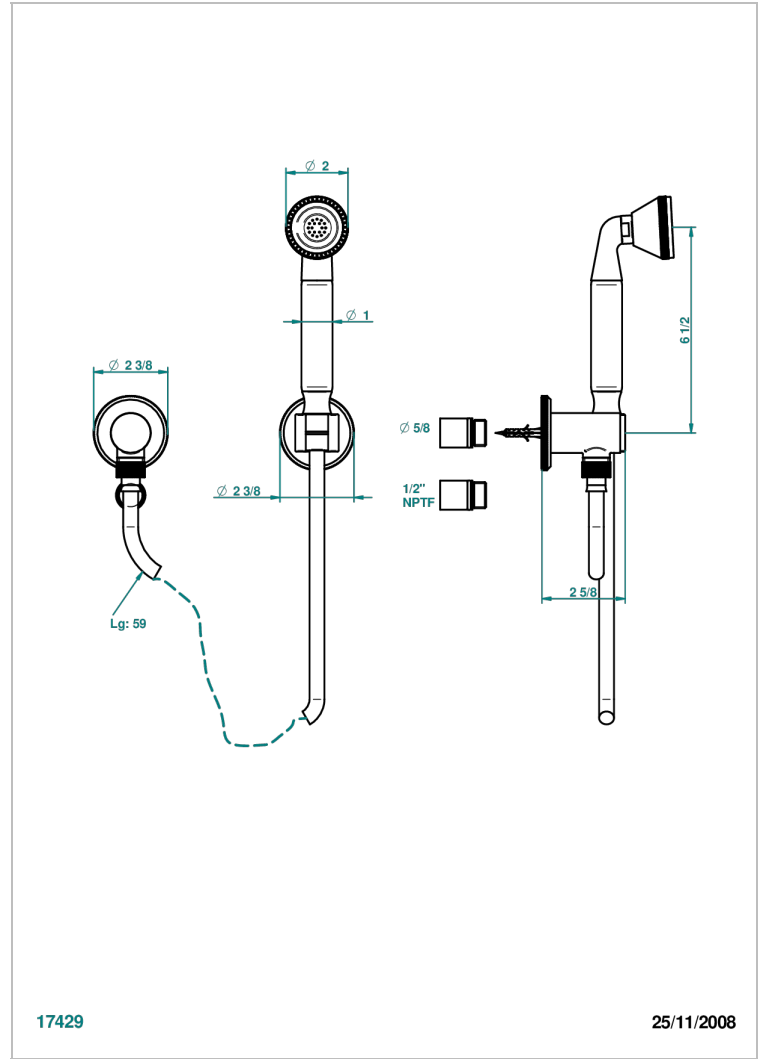

# TRADITION

A57-52/US

Wall mounted handshower with separate fixed hook

THG<sup>®</sup>  
PARIS

17429

25/11/2008

## CHARACTERISTIC

- Tradition
- Wall mounted handshower with separate fixed hook