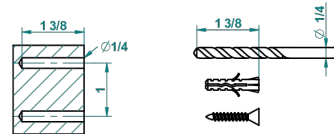

22877

04/11/2015

CHARACTERISTIC

- Tradition
- Metal toilet brush holder with brush with cover wall mounted

AVAILABLE FINITIONS

Black nickel - D24
Blush PVD - H62
Brass color PVD - H49
Brown bronze color PVD - F33
Chrome polished - A02
Chrome polished / gold polished - G02

Copper antique matt, coated - H07
Gold color PVD - H52
Gold mat - F07
Gold polished - F01
Gold satiney - F03
Graphite PVD - H64

Light coated bronze - D01
Matt Umber PVD - H67
Matt blush PVD - H60
Matt brass color PVD - H50
Matt brown bronze color PVD - F34
Matt chrome (American satin) - C02

Matt gold color PVD - H53
Matt graphite PVD - H65
Matt nickel (American satin) - C01
Matt nickel color PVD - H56
Nickel antique / Sovereign - H28
Nickel color PVD - H55

Nickel polished - B01
Rose Gold - F27
Satin chrome - C03
Silver polished, antique - H03
Silver rhodium - F18
Soft gold - F30