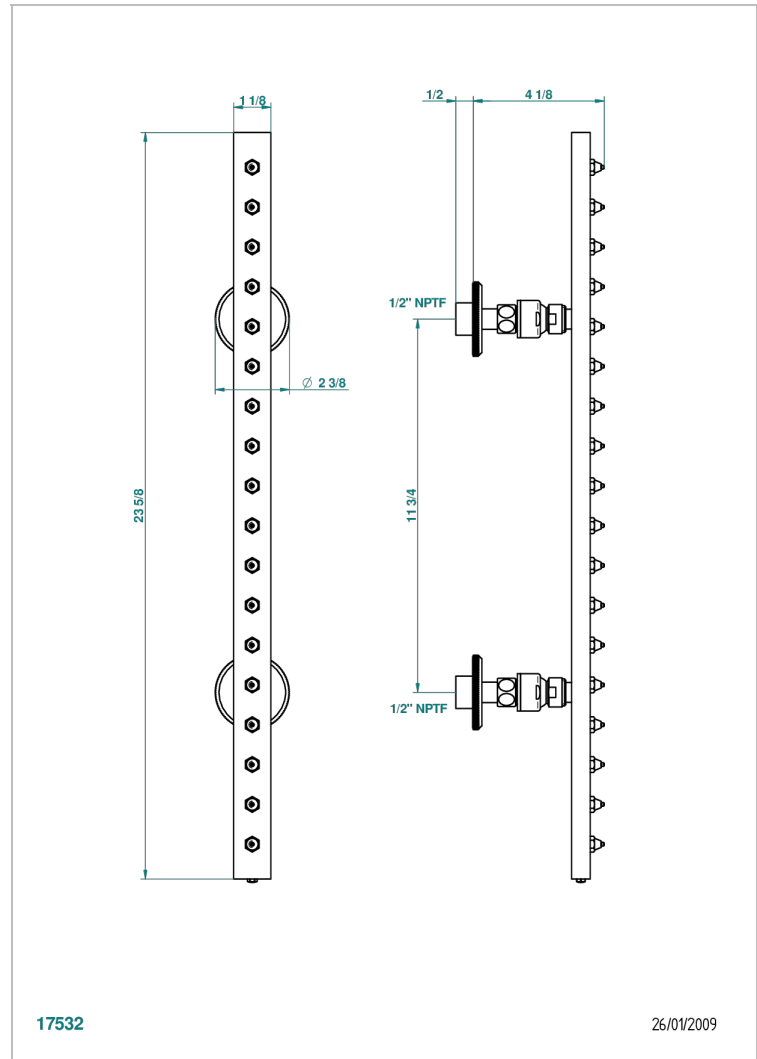

ART DECO CRISTAL

A56-900/US

Rain-bar, rectangular with 18 picots, 23 1/2" long - with easyclean system

THG[®]
PARIS

17532

26/01/2009

CHARACTERISTIC

- Art Déco Cristal
- Rain-bar, rectangular with 18 picots, 23 1/2" long - with easyclean system

TECHNICAL SPECS

- Recommandé : 3 bars (max. 5 bars) - Advised : 43,5 psi (max. 72 psi)
- 8 l/min à 3 bars (2.12 gpm at 43.5 psi)

AVAILABLE FINITIONS

Black nickel - D24
Blush PVD - H62
Brass color PVD - H49
Brown bronze color PVD - F33
Chrome polished - A02
Chrome polished / gold polished - G02