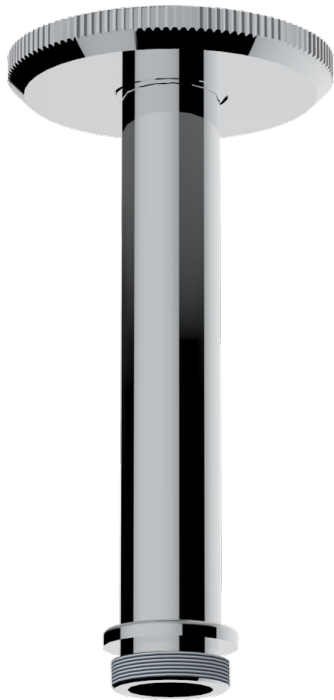

ART DECO CRISTAL

A56-82V/US

Vertical shower arm ceiling mounted 1/2" connection

17526

19/11/2008

CHARACTERISTIC

- Art Déco Cristal
- Vertical shower arm ceiling mounted 1/2" connection

AVAILABLE FINITIONS

Black nickel - D24

Blush PVD - H62

Brass color PVD - H49

Brown bronze color PVD - F33

Chrome polished - A02

Chrome polished / gold polished - G02

Copper antique matt, coated - H07

Gold color PVD - H52

Matt brown bronze color PVD - F34

Matt chrome (American satin) - C02

Matt gold color PVD - H53

Matt graphite PVD - H65

Matt nickel (American satin) - C01

Matt nickel color PVD - H56

Nickel antique / Sovereign - H28

Nickel color PVD - H55

Nickel polished - B01

Rose Gold - F27

Satin chrome - C03

Silver polished, antique - H03

Silver rhodium - F18

Soft gold - F30