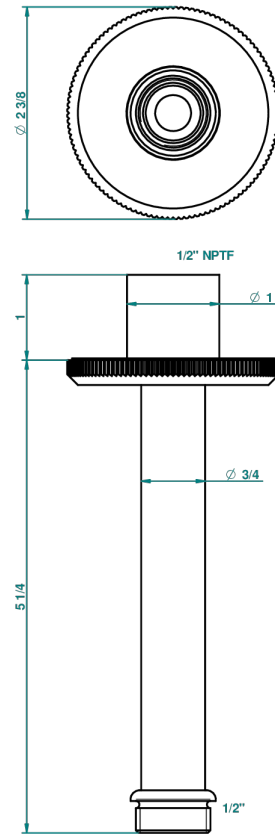

ART DECO CRISTAL

A56-82V/US

Vertical shower arm ceiling mounted 1/2" connection

17526

19/11/2008

CHARACTERISTIC

- Art Déco Cristal
- Vertical shower arm ceiling mounted 1/2" connection

AVAILABLE FINITIONS

Black nickel - D24

Blush PVD - H62

Brass color PVD - H49

Brown bronze color PVD - F33

Chrome polished - A02

Chrome polished / gold polished - G02

Copper antique matt, coated - H07

Gold color PVD - H52

Nickel color PVD - H55

Nickel polished - B01

Rose Gold - F27

Satin chrome - C03

Silver polished, antique - H03

Silver rhodium - F18

Soft gold - F30