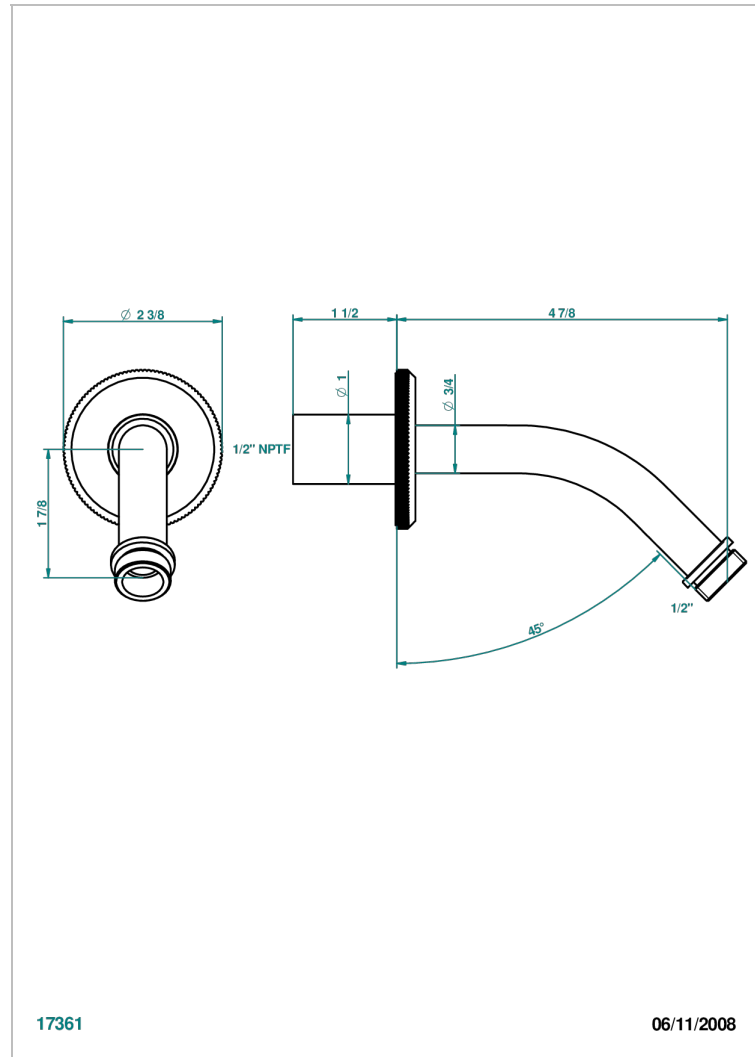

ART DECO CRISTAL

A56-82/US

Horizontal shower arm, 45°, lg: 4" 3/4

THG[®]
PARIS

CHARACTERISTIC

- Art Déco Cristal
- Horizontal shower arm, 45°, lg: 4" 3/4

AVAILABLE FINITIONS

Black nickel - D24
Blush PVD - H62
Brass color PVD - H49
Brown bronze color PVD - F33
Chrome polished - A02
Chrome polished / gold polished - G02