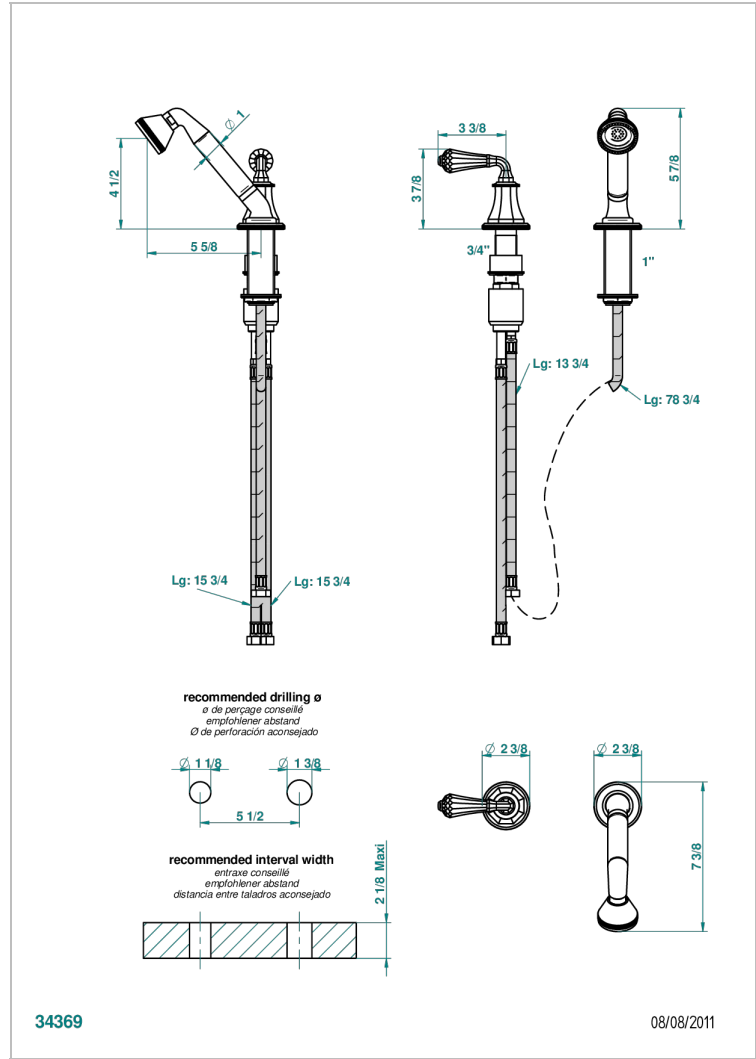

# ART DECO CRISTAL

A56-6532/60A

Deck mounted mixer with handshower, progressive cartridge

## CHARACTERISTIC

- Art Déco Cristal
- Deck mounted mixer with handshower, progressive cartridge