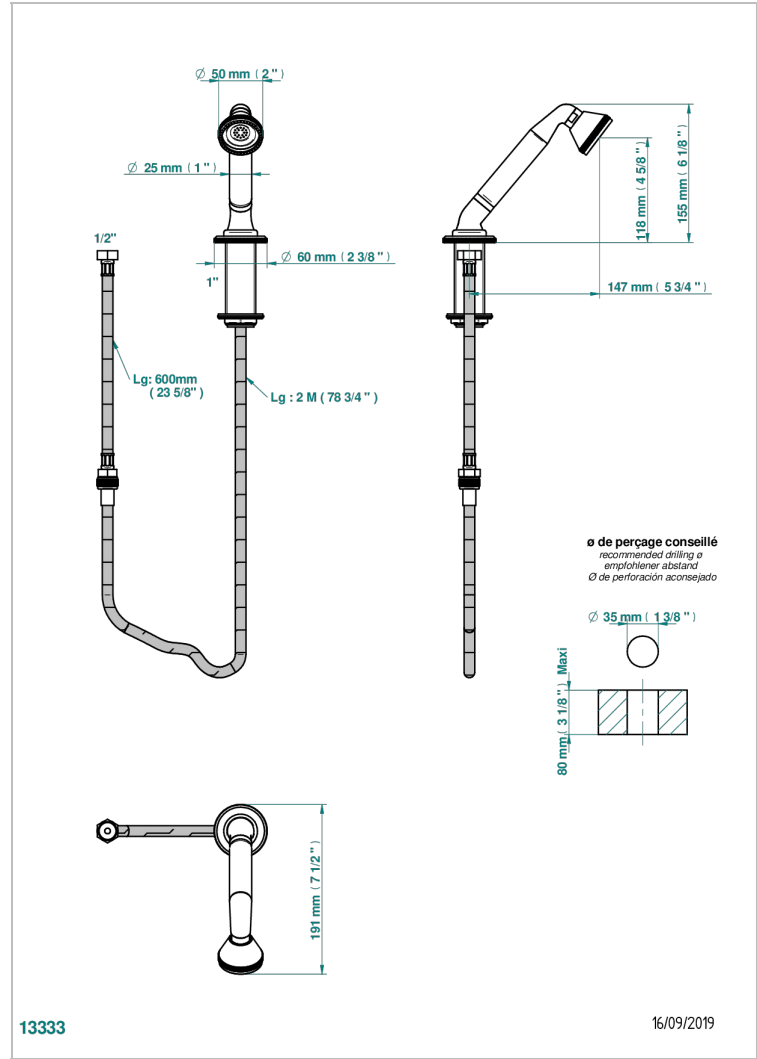

ART DECO CRISTAL

A56-60A

Deck mounted hand shower, with hose

13333

16/09/2019

CHARACTERISTIC

- Art Déco Cristal
- Deck mounted hand shower, with hose

TECHNICAL SPECS

- Recommandé : 3 bars (max. 5 bars) - Advised : 43,5 psi (max. 72 psi)
- 8 l/min à 3 bars (2.12 gpm at 43.5 psi)

AVAILABLE FINITIONS

Black nickel - D24
Blush PVD - H62
Brass color PVD - H49
Brown bronze color PVD - F33
Chrome polished - A02
Chrome polished / gold polished - G02

Copper antique matt, coated - H07
Gold color PVD - H52
Gold mat - F07
Gold polished - F01
Gold satiney - F03
Graphite PVD - H64

Light coated bronze - D01
Matt Umber PVD - H67
Matt blush PVD - H60
Matt brass color PVD - H50
Matt brown bronze color PVD - F34
Matt chrome (American satin) - C02

Matt gold color PVD - H53
Matt graphite PVD - H65
Matt nickel (American satin) - C01
Matt nickel color PVD - H56
Nickel antique / Sovereign - H28
Nickel color PVD - H55

Nickel polished - B01
Rose Gold - F27
Satin chrome - C03
Silver polished, antique - H03
Silver rhodium - F18
Soft gold - F30