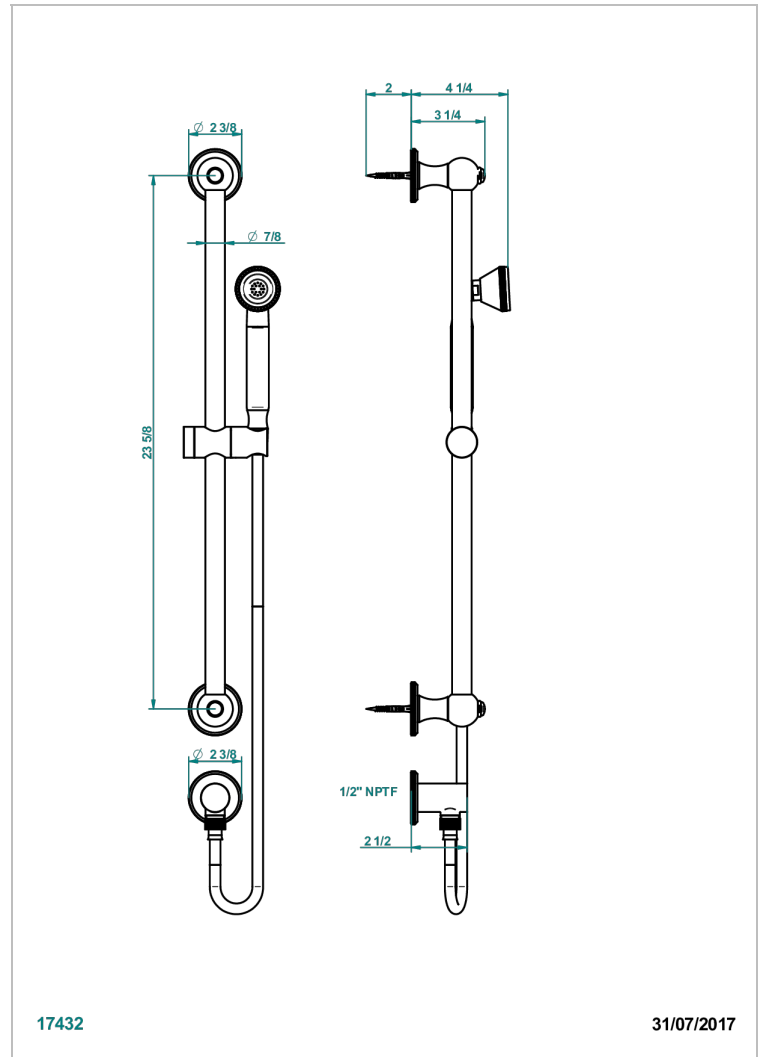

# ART DECO CRISTAL

A56-58/US

Slide bar with handsower and elbow

THG<sup>®</sup>  
PARIS

17432

31/07/2017

## CHARACTERISTIC

- Art Déco Cristal
- Slide bar with handsower and elbow

## TECHNICAL SPECS

- Recommandé : 3 bars (max. 5 bars) - Advised : 43,5 psi (max. 72 psi)
- 9,5 l/min à 3 bars (2.5 gpm at 43.5 psi)