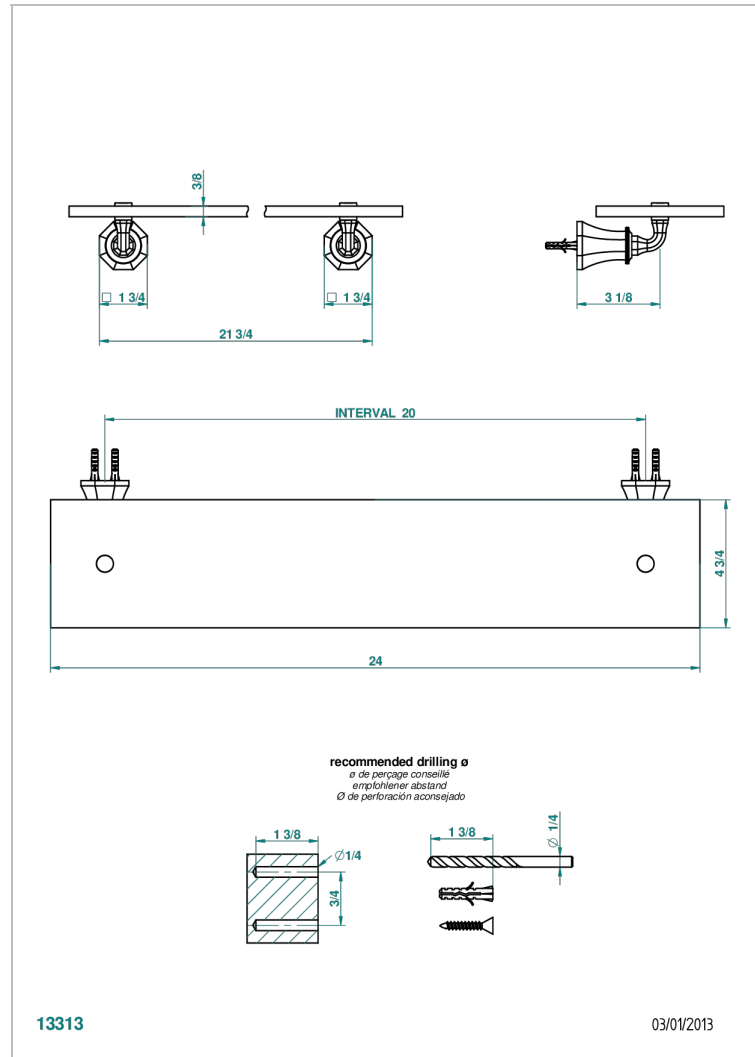

ART DECO CRISTAL

A56-564

Glass shelf with brackets

CHARACTERISTIC

- Art Déco Cristal
- Glass shelf with brackets

AVAILABLE FINITIONS

Black nickel - D24
Blush PVD - H62
Brass color PVD - H49
Brown bronze color PVD - F33
Chrome polished - A02
Chrome polished / gold polished - G02