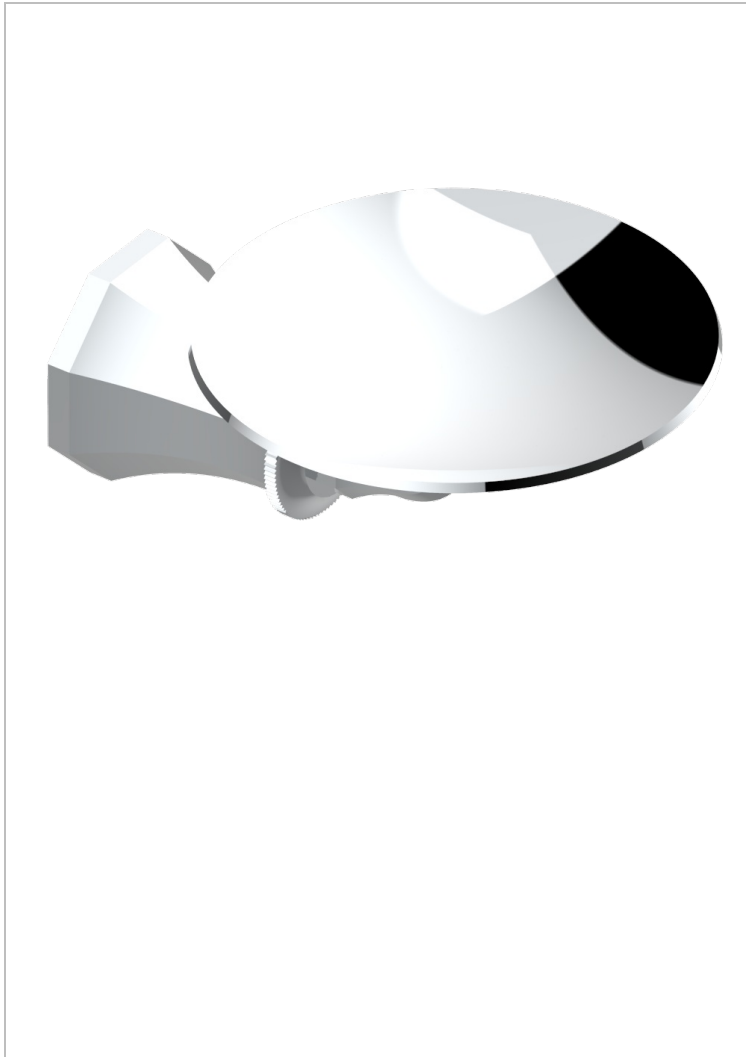

# ART DECO CRISTAL

A56-546

Soap dish, wall mounted, 4" diameter

THG<sup>®</sup>  
PARIS

## CHARACTERISTIC

- Art Déco Cristal
- Soap dish, wall mounted, 4" diameter