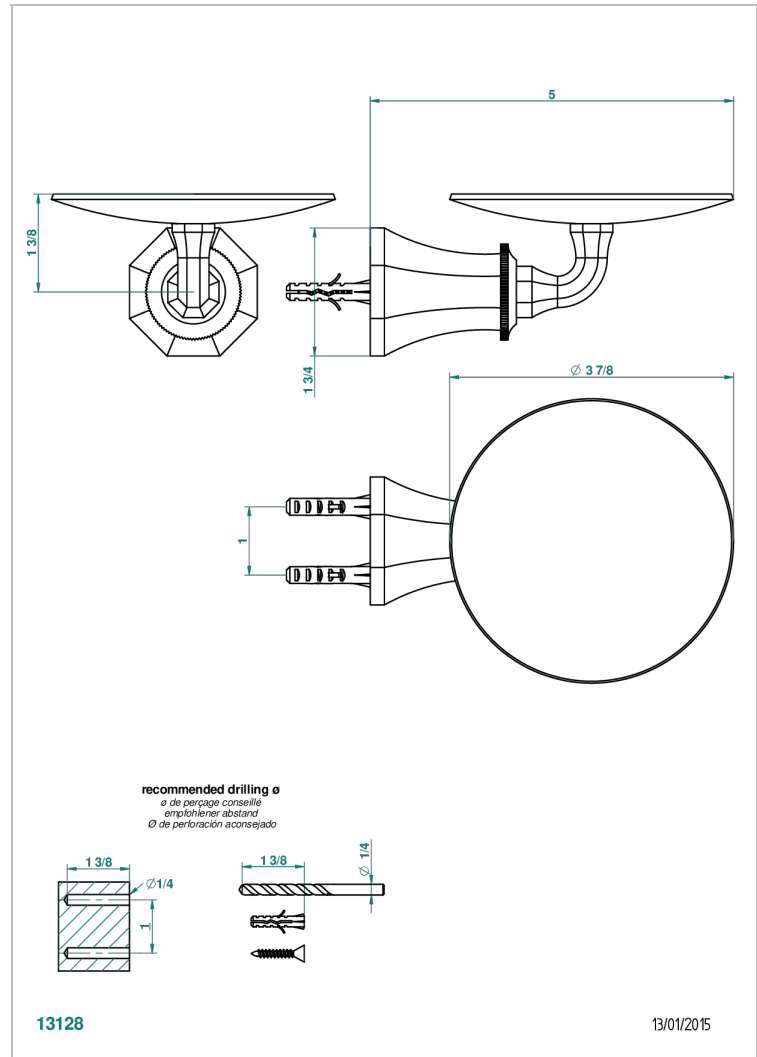

# ART DECO CRISTAL

A56-546

Soap dish, wall mounted, 4" diameter

THG<sup>®</sup>  
PARIS

## CHARACTERISTIC

- Art Déco Cristal
- Soap dish, wall mounted, 4" diameter