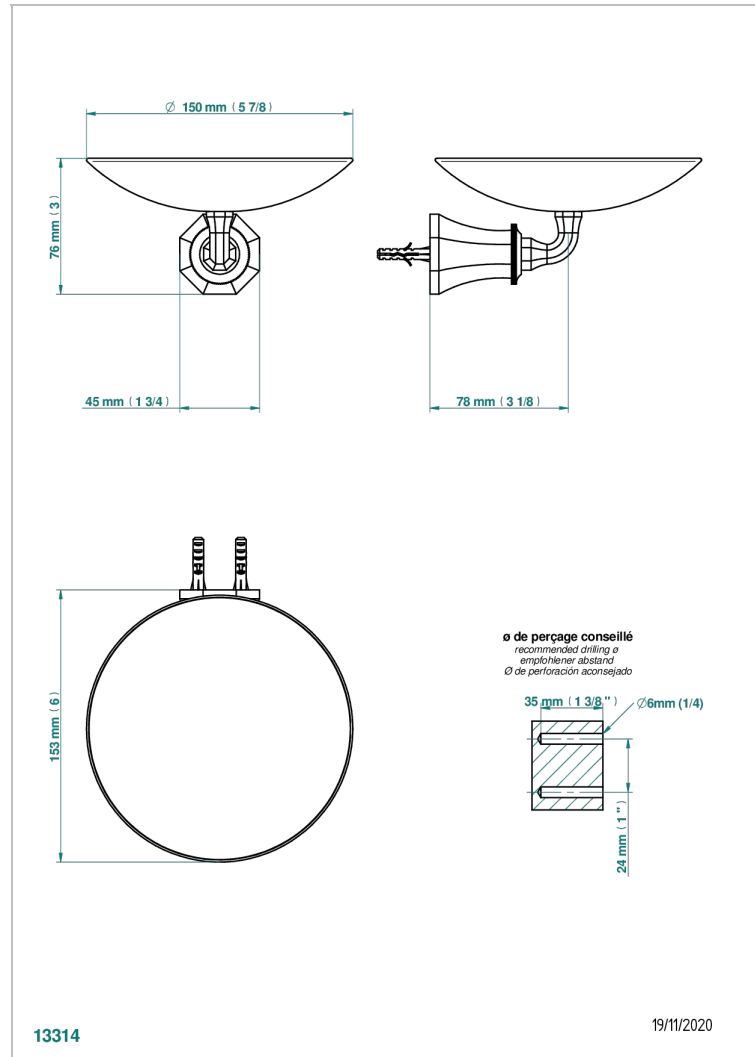

ART DECO CRISTAL

A56-546GM

Soap dish, wall mounted, 6" diameter

THG[®]
PARIS

CHARACTERISTIC

- Art Déco Cristal
- Soap dish, wall mounted, 6" diameter

AVAILABLE FINITIONS

Black nickel - D24
Blush PVD - H62
Brass color PVD - H49
Brown bronze color PVD - F33
Chrome polished - A02
Chrome polished / gold polished - G02