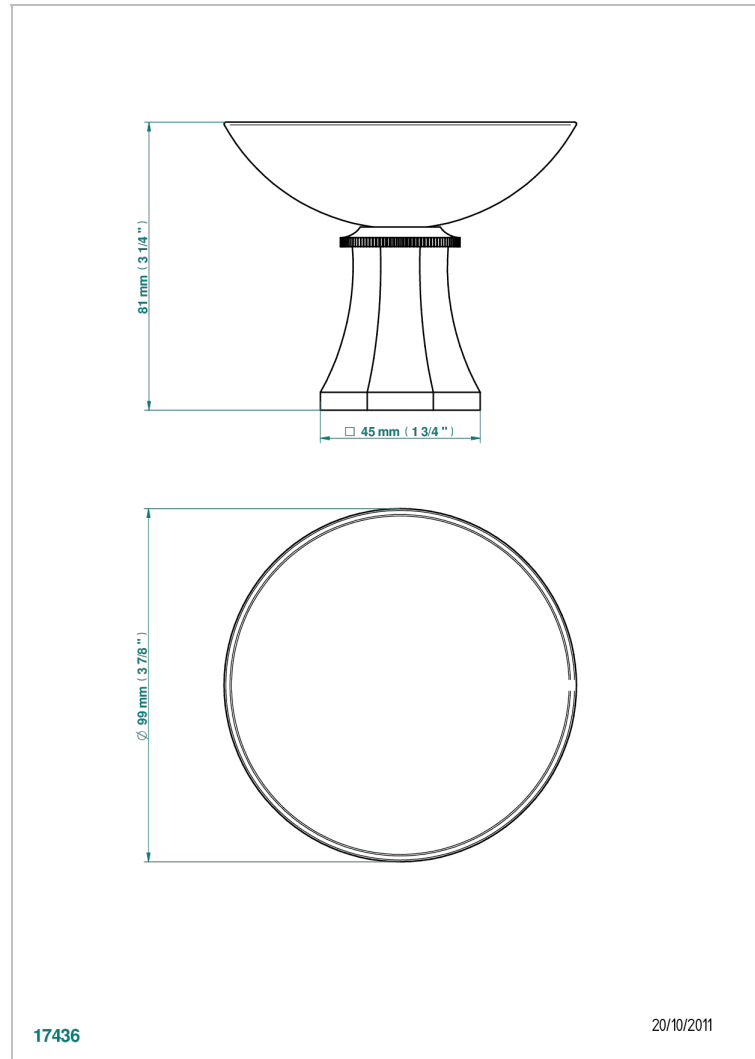

# ART DECO CRISTAL

A56-544

Soap dish, freestanding , 4" diameter

THG<sup>®</sup>  
PARIS

17436

20/10/2011

## CHARACTERISTIC

- Art Déco Cristal
- Soap dish, freestanding , 4" diameter