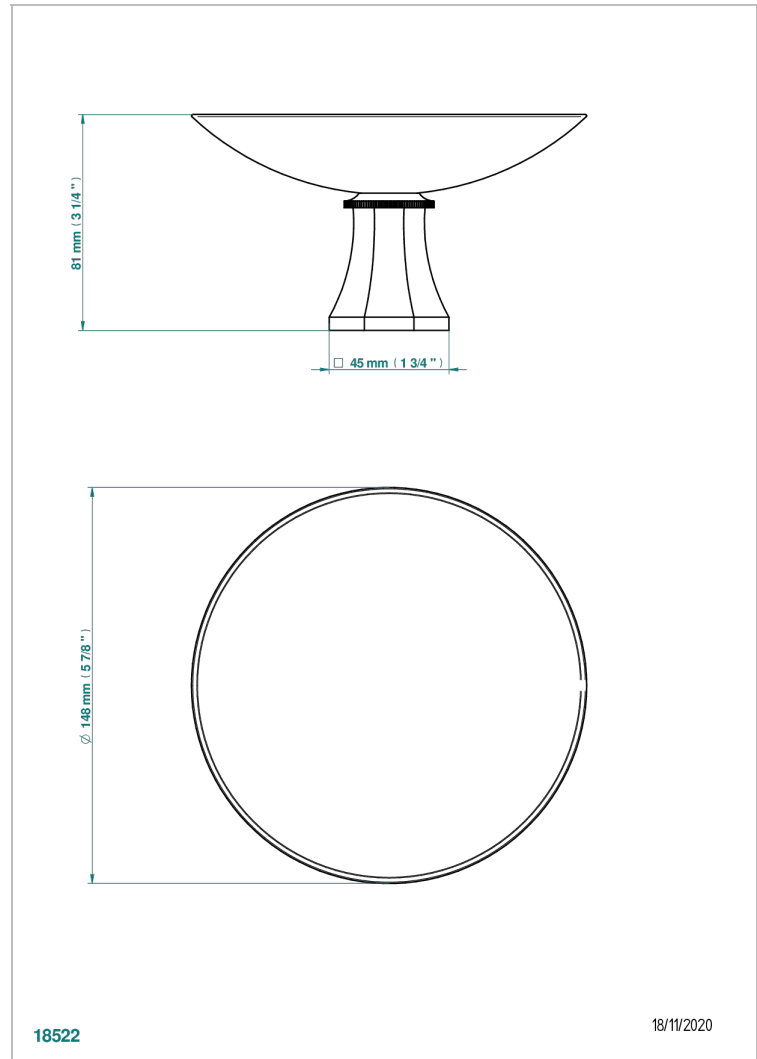

# ART DECO CRISTAL

A56-544GM

Soap dish, freestanding , 6" diameter

THG<sup>®</sup>  
PARIS

## CHARACTERISTIC

- Art Déco Cristal
- Soap dish, freestanding , 6" diameter