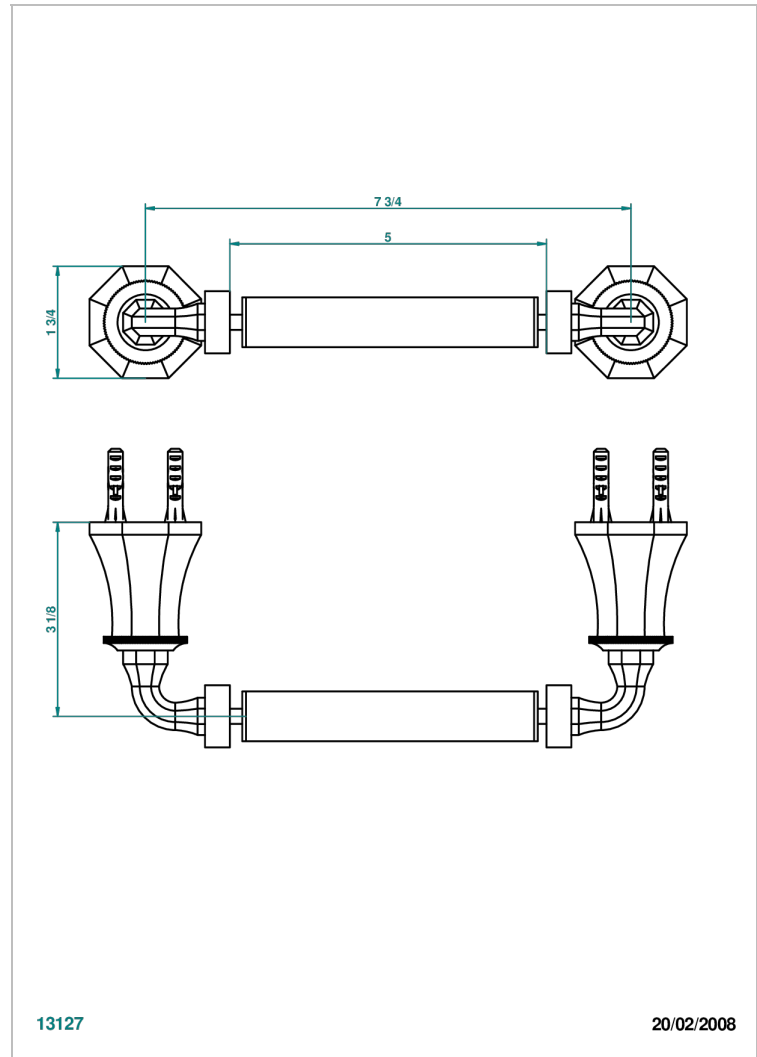

ART DECO CRISTAL

A56-543M

Paper roll holder

THG[®]
PARIS

CHARACTERISTIC

- Art Déco Cristal
- Paper roll holder

AVAILABLE FINITIONS

Black nickel - D24
Blush PVD - H62
Brass color PVD - H49
Brown bronze color PVD - F33
Chrome polished - A02
Chrome polished / gold polished - G02