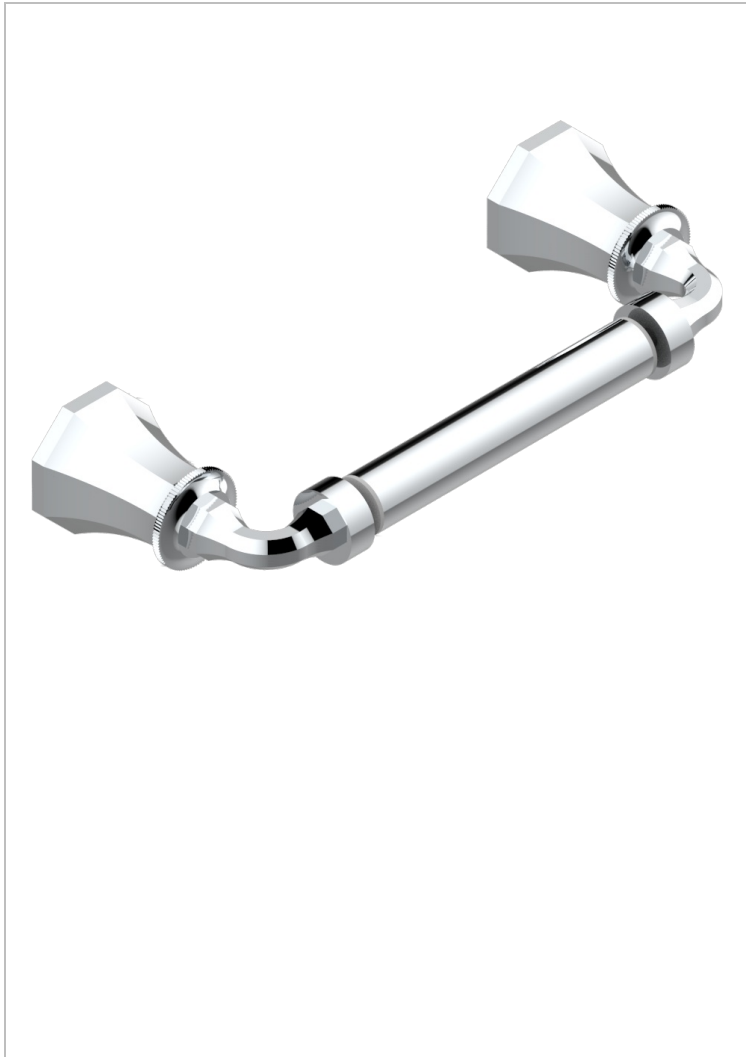

ART DECO CRISTAL

A56-543M

Paper roll holder

THG[®]
PARIS

CHARACTERISTIC

- Art Déco Cristal
- Paper roll holder

AVAILABLE FINITIONS

Black nickel - D24
Blush PVD - H62
Brass color PVD - H49
Brown bronze color PVD - F33
Chrome polished - A02
Chrome polished / gold polished - G02

Copper antique matt, coated - H07
Gold color PVD - H52
Gold mat - F07
Gold polished - F01
Gold satiney - F03
Graphite PVD - H64

Light coated bronze - D01
Matt Umber PVD - H67
Matt blush PVD - H60
Matt brass color PVD - H50
Matt brown bronze color PVD - F34
Matt chrome (American satin) - C02

Matt gold color PVD - H53
Matt graphite PVD - H65
Matt nickel (American satin) - C01
Matt nickel color PVD - H56
Nickel antique / Sovereign - H28
Nickel color PVD - H55

Nickel polished - B01
Rose Gold - F27
Satin chrome - C03
Silver polished, antique - H03
Silver rhodium - F18
Soft gold - F30