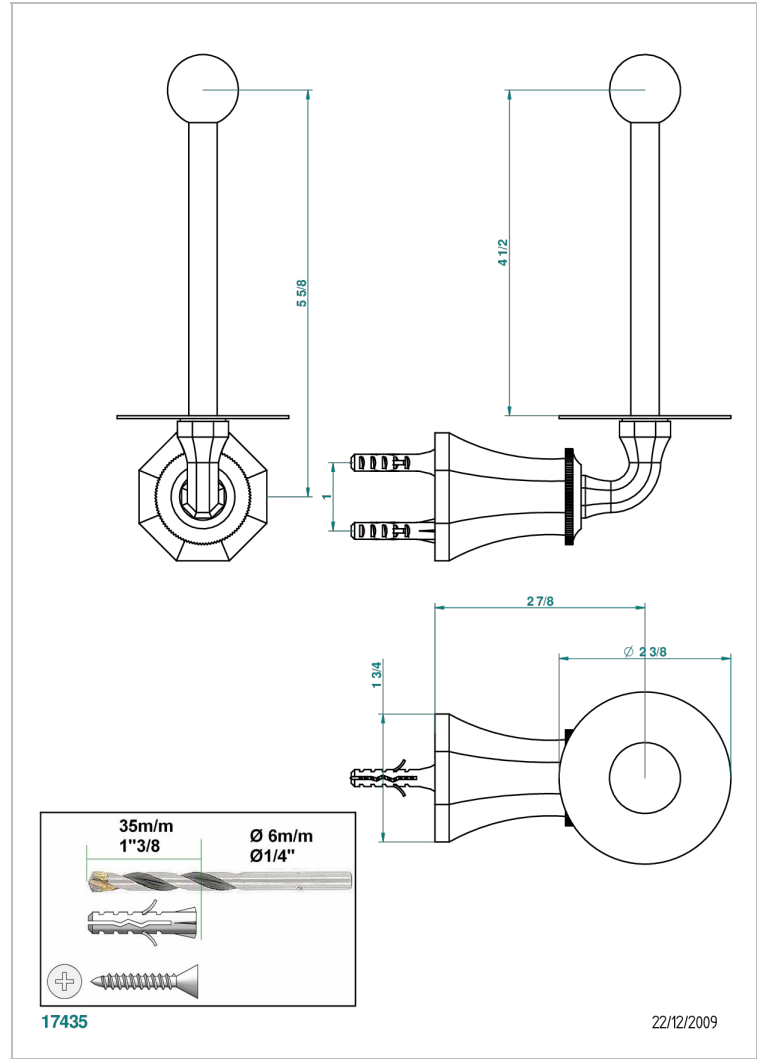

ART DECO CRISTAL

A56-542

Reserve toilet paper holder

THG[®]
PARIS

CHARACTERISTIC

- Art Déco Cristal
- Reserve toilet paper holder

AVAILABLE FINITIONS

Black nickel - D24
Blush PVD - H62
Brass color PVD - H49
Brown bronze color PVD - F33
Chrome polished - A02
Chrome polished / gold polished - G02