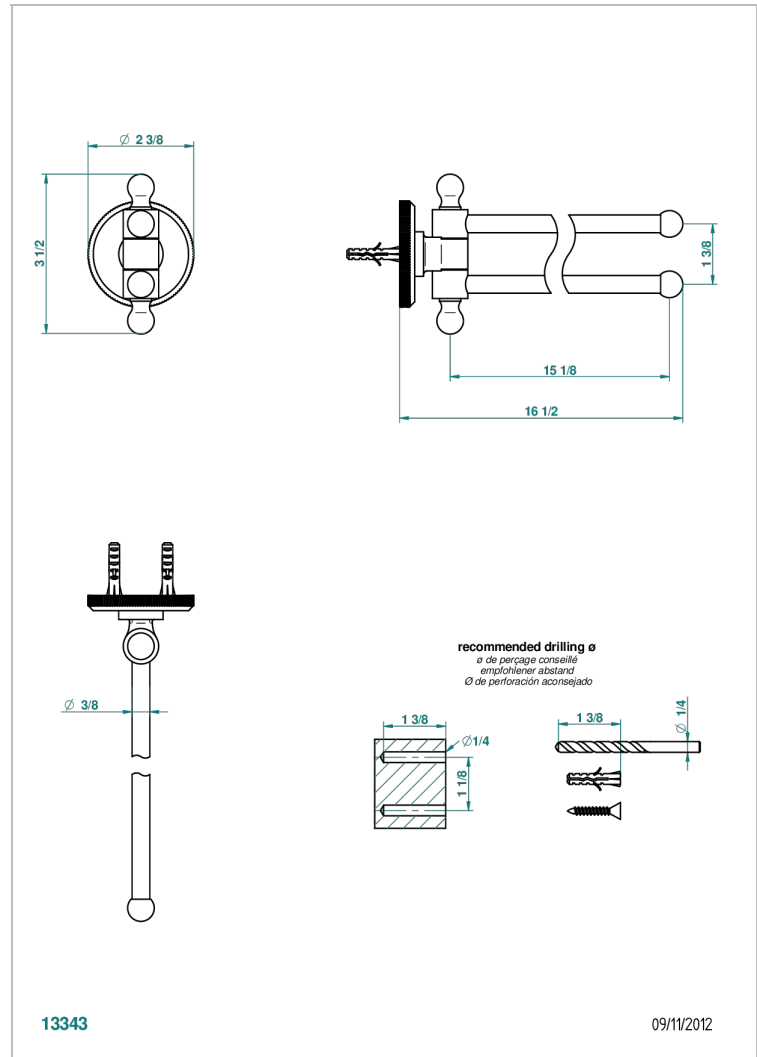

ART DECO CRISTAL

A56-522

Towel bar 15 3/4" long, double swivel

THG[®]
PARIS

CHARACTERISTIC

- Art Déco Cristal
- Towel bar 15 3/4" long, double swivel

AVAILABLE FINITIONS

Black nickel - D24