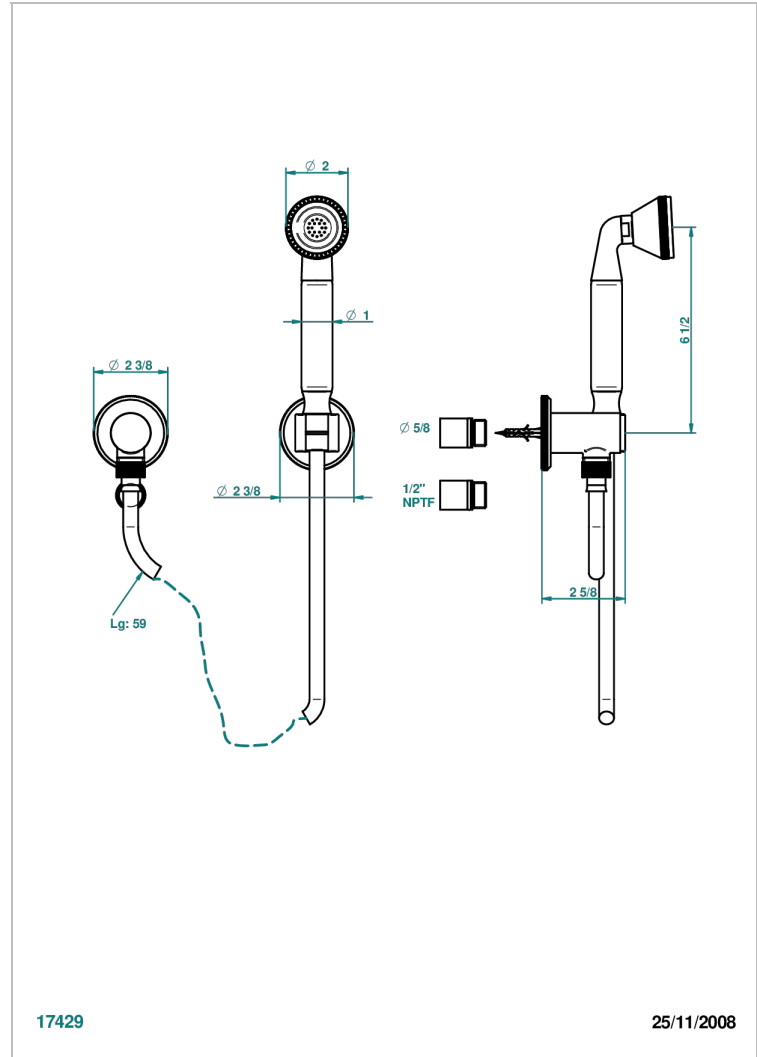

ART DECO CRISTAL

A56-52/US

Wall mounted handshower with separate fixed hook

THG[®]
PARIS

17429

25/11/2008

CHARACTERISTIC

- Art Déco Cristal
- Wall mounted handshower with separate fixed hook

TECHNICAL SPECS

- Recommandé : 3 bars (max. 5 bars) - Advised : 43,5 psi (max. 72 psi)
- 9,5 l/min à 3 bars (2.5 gpm at 43.5 psi)

AVAILABLE FINITIONS

Black nickel - D24
Blush PVD - H62
Brass color PVD - H49
Brown bronze color PVD - F33
Chrome polished - A02
Chrome polished / gold polished - G02

Copper antique matt, coated - H07
Gold color PVD - H52
Gold mat - F07
Gold polished - F01
Gold satiney - F03
Graphite PVD - H64

Light coated bronze - D01
Matt Umber PVD - H67
Matt blush PVD - H60
Matt brass color PVD - H50
Matt brown bronze color PVD - F34
Matt chrome (American satin) - C02

Matt gold color PVD - H53
Matt graphite PVD - H65
Matt nickel (American satin) - C01
Matt nickel color PVD - H56
Nickel antique / Sovereign - H28
Nickel color PVD - H55

Nickel polished - B01
Rose Gold - F27
Satin chrome - C03
Silver polished, antique - H03
Silver rhodium - F18
Soft gold - F30