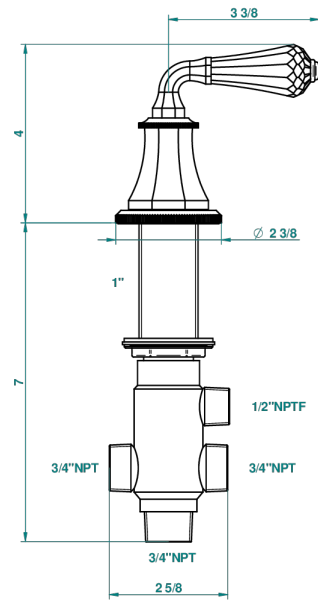

ART DECO CRISTAL

A56-504VGUS

2-function deck diverter with trim

18551

15/05/2013

CHARACTERISTIC

- Art Déco Cristal
- 2-function deck diverter with trim

AVAILABLE FINITIONS

Black nickel - D24
Blush PVD - H62
Brass color PVD - H49
Brown bronze color PVD - F33
Chrome polished - A02
Chrome polished / gold polished - G02

Copper antique matt, coated - H07
Gold color PVD - H52
Gold mat - F07
Gold polished - F01
Gold satiney - F03
Graphite PVD - H64

Light coated bronze - D01
Matt Umber PVD - H67
Matt blush PVD - H60
Matt brass color PVD - H50
Matt brown bronze color PVD - F34
Matt chrome (American satin) - C02

Matt gold color PVD - H53
Matt graphite PVD - H65
Matt nickel (American satin) - C01
Matt nickel color PVD - H56
Nickel antique / Sovereign - H28
Nickel color PVD - H55

Nickel polished - B01
Rose Gold - F27
Satin chrome - C03
Silver polished, antique - H03
Silver rhodium - F18
Soft gold - F30