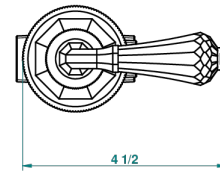

ART DECO CRISTAL

A56-504VGUS

2-function deck diverter with trim

18551

15/05/2013

CHARACTERISTIC

- Art Déco Cristal
- 2-function deck diverter with trim

AVAILABLE FINITIONS

Black nickel - D24
Blush PVD - H62
Brass color PVD - H49
Brown bronze color PVD - F33
Chrome polished - A02
Chrome polished / gold polished - G02

Copper antique matt, coated - H07
Gold color PVD - H52
Gold mat - F07
Gold polished - F01
Gold satiney - F03
Graphite PVD - H64

Light coated bronze - D01
Matt Umber PVD - H67
Matt blush PVD - H60
Matt brass color PVD - H50
Matt brown bronze color PVD - F34
Matt chrome (American satin) - C02

Matt gold color PVD - H53
Matt graphite PVD - H65
Matt nickel (American satin) - C01
Matt nickel color PVD - H56
Nickel antique / Sovereign - H28
Nickel color PVD - H55

Nickel polished - B01
Rose Gold - F27
Satin chrome - C03
Silver polished, antique - H03
Silver rhodium - F18
Soft gold - F30