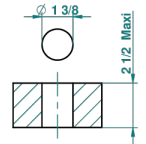

ART DECO CRISTAL

A56-504VGUS

2-function deck diverter with trim

18551

15/05/2013

CHARACTERISTIC

- Art Déco Cristal
- 2-function deck diverter with trim

AVAILABLE FINITIONS

Black nickel - D24
Blush PVD - H62
Brass color PVD - H49
Brown bronze color PVD - F33
Chrome polished - A02
Chrome polished / gold polished - G02

Copper antique matt, coated - H07
Gold color PVD - H52
Gold mat - F07
Gold polished - F01
Gold satiney - F03
Graphite PVD - H64

Light coated bronze - D01
Matt Umber PVD - H67
Matt blush PVD - H60
Matt brass color PVD - H50
Matt brown bronze color PVD - F34
Matt chrome (American satin) - C02

Matt gold color PVD - H53
Matt graphite PVD - H65
Matt nickel (American satin) - C01
Matt nickel color PVD - H56
Nickel antique / Sovereign - H28
Nickel color PVD - H55

Nickel polished - B01
Rose Gold - F27
Satin chrome - C03
Silver polished, antique - H03
Silver rhodium - F18
Soft gold - F30