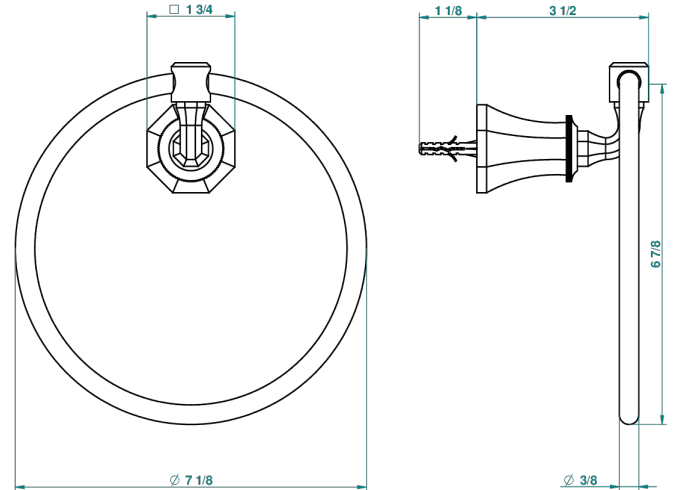

ART DECO CRISTAL

A56-504N

Towel ring

THG®
PARIS

13129

21/09/2010

CHARACTERISTIC

- Art Déco Cristal
- Towel ring

AVAILABLE FINITIONS

Black nickel - D24
Blush PVD - H62
Brass color PVD - H49
Brown bronze color PVD - F33
Chrome polished - A02
Chrome polished / gold polished - G02

Copper antique matt, coated - H07
Gold color PVD - H52
Gold mat - F07
Gold polished - F01
Gold satiney - F03
Graphite PVD - H64

Light coated bronze - D01
Matt Umber PVD - H67
Matt blush PVD - H60
Matt brass color PVD - H50
Matt brown bronze color PVD - F34
Matt chrome (American satin) - C02

Matt gold color PVD - H53
Matt graphite PVD - H65
Matt nickel (American satin) - C01
Matt nickel color PVD - H56
Nickel antique / Sovereign - H28
Nickel color PVD - H55

Nickel polished - B01
Rose Gold - F27
Satin chrome - C03
Silver polished, antique - H03
Silver rhodium - F18
Soft gold - F30