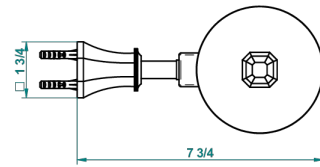

ART DECO CRISTAL

A56-4720C

Metal toilet brush holder with brush with cover wall mounted

THG®
PARIS

22877

04/11/2015

CHARACTERISTIC

- Art Déco Cristal
- Metal toilet brush holder with brush with cover wall mounted

AVAILABLE FINITIONS

Black nickel - D24

Blush PVD - H62

Brass color PVD - H49

Brown bronze color PVD - F33

Chrome polished - A02

Chrome polished / gold polished - G02

Copper antique matt, coated - H07

Gold color PVD - H52

Gold mat - F07

Gold polished - F01

Gold satiney - F03

Graphite PVD - H64

Light coated bronze - D01

Matt Umber PVD - H67

Matt blush PVD - H60

Matt brass color PVD - H50

Matt brown bronze color PVD - F34

Matt chrome (American satin) - C02

Matt gold color PVD - H53

Matt graphite PVD - H65

Matt nickel (American satin) - C01

Matt nickel color PVD - H56

Nickel antique / Sovereign - H28

Nickel color PVD - H55

Nickel polished - B01

Rose Gold - F27

Satin chrome - C03

Silver polished, antique - H03

Silver rhodium - F18

Soft gold - F30