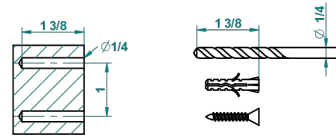

ART DECO CRISTAL

A56-4720C

Metal toilet brush holder with brush with cover wall mounted

THG®
PARIS

22877

04/11/2015

CHARACTERISTIC

- Art Déco Cristal
- Metal toilet brush holder with brush with cover wall mounted

AVAILABLE FINITIONS

Black nickel - D24

Blush PVD - H62

Brass color PVD - H49

Brown bronze color PVD - F33

Chrome polished - A02

Chrome polished / gold polished - G02

Copper antique matt, coated - H07

Gold color PVD - H52

Gold mat - F07

Gold polished - F01

Gold satiney - F03

Graphite PVD - H64

Light coated bronze - D01

Matt Umber PVD - H67

Matt blush PVD - H60

Matt brass color PVD - H50

Matt brown bronze color PVD - F34

Matt chrome (American satin) - C02

Matt gold color PVD - H53

Matt graphite PVD - H65

Matt nickel (American satin) - C01

Matt nickel color PVD - H56

Nickel antique / Sovereign - H28

Nickel color PVD - H55

Nickel polished - B01

Rose Gold - F27

Satin chrome - C03

Silver polished, antique - H03

Silver rhodium - F18

Soft gold - F30