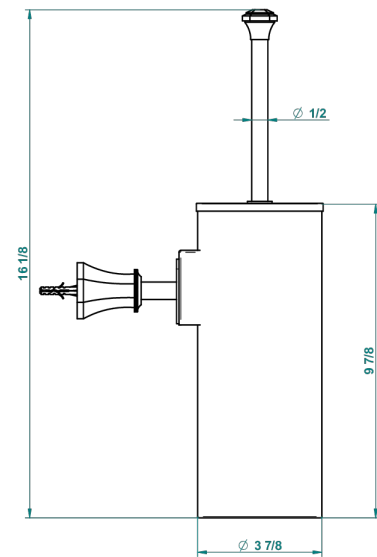

ART DECO CRISTAL

A56-4720C

Metal toilet brush holder with brush with cover wall mounted

THG®
PARIS

22877

04/11/2015

CHARACTERISTIC

- Art Déco Cristal
- Metal toilet brush holder with brush with cover wall mounted

AVAILABLE FINITIONS

Black nickel - D24

Blush PVD - H62

Brass color PVD - H49

Brown bronze color PVD - F33

Chrome polished - A02

Chrome polished / gold polished - G02

Copper antique matt, coated - H07

Gold color PVD - H52

Gold mat - F07

Gold polished - F01

Gold satiney - F03

Graphite PVD - H64

Light coated bronze - D01

Matt Umber PVD - H67

Matt blush PVD - H60

Matt brass color PVD - H50

Matt brown bronze color PVD - F34

Matt chrome (American satin) - C02

Matt gold color PVD - H53

Matt graphite PVD - H65

Matt nickel (American satin) - C01

Matt nickel color PVD - H56

Nickel antique / Sovereign - H28

Nickel color PVD - H55

Nickel polished - B01

Rose Gold - F27

Satin chrome - C03

Silver polished, antique - H03

Silver rhodium - F18

Soft gold - F30