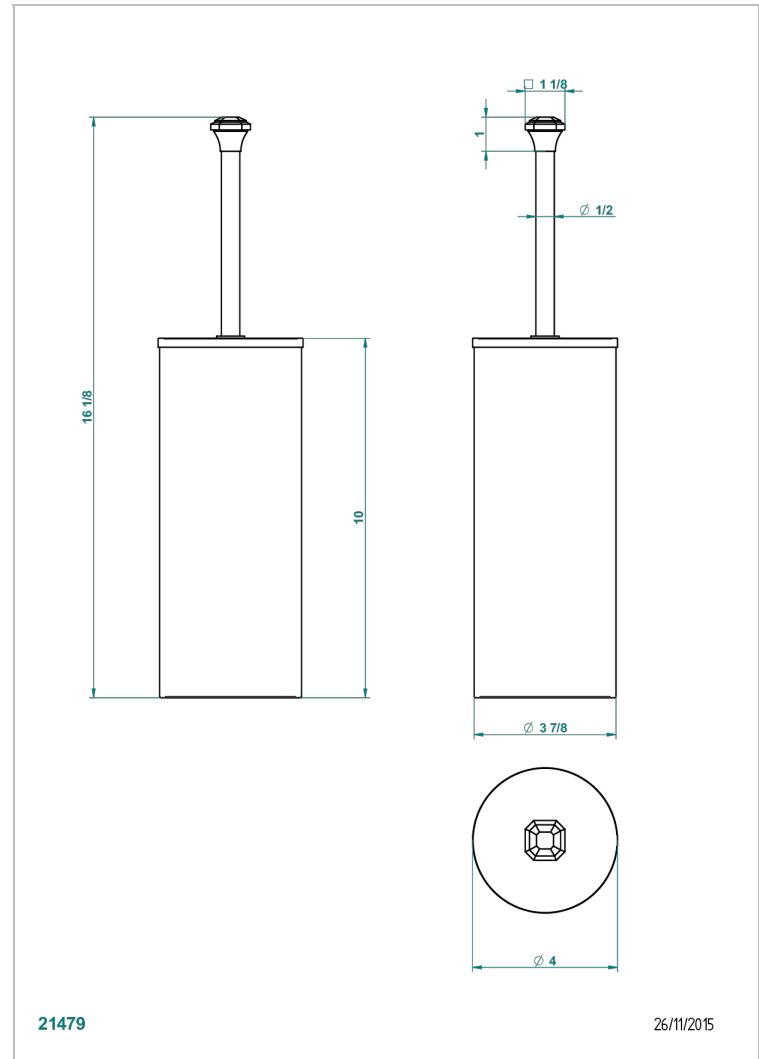

ART DECO CRISTAL

A56-4700C

Metal toilet brush holder with brush with cover floor mounted

CHARACTERISTIC

- Art Déco Cristal
- Metal toilet brush holder with brush with cover floor mounted

AVAILABLE FINITIONS