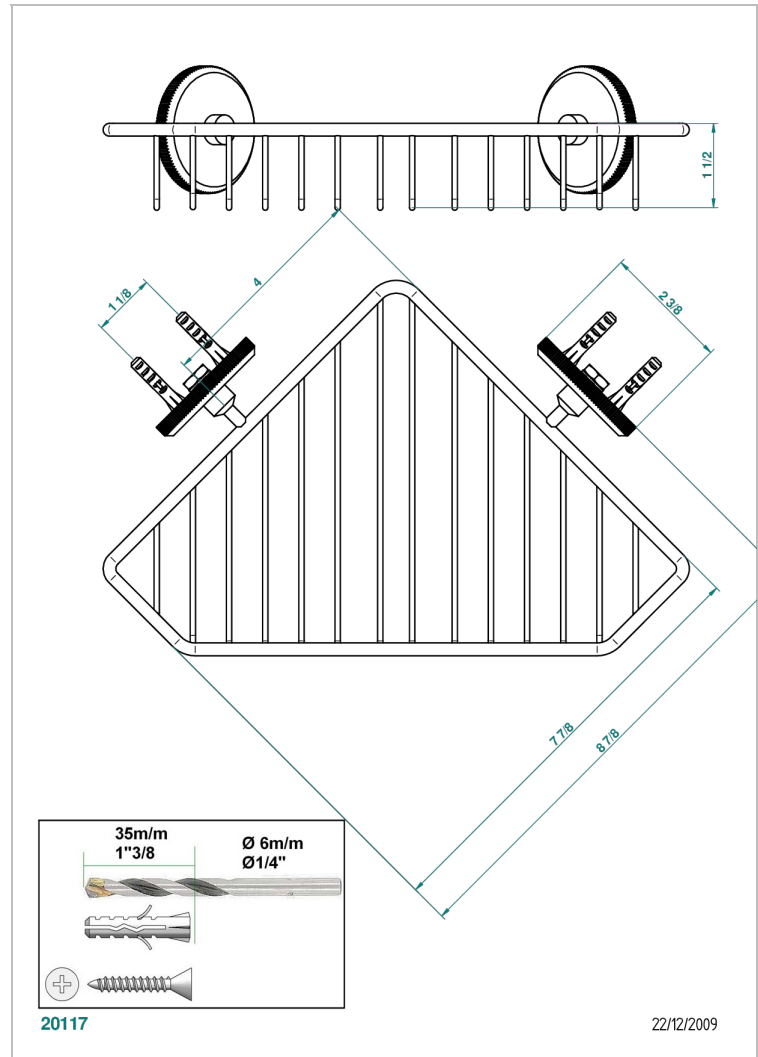

ART DECO CRISTAL

A56-3623

Large corner soap basket, wall mounted

THG[®]
PARIS

CHARACTERISTIC

- Art Déco Cristal
- Large corner soap basket, wall mounted

AVAILABLE FINITIONS

Black nickel - D24
Blush PVD - H62
Brass color PVD - H49
Brown bronze color PVD - F33
Chrome polished - A02
Chrome polished / gold polished - G02