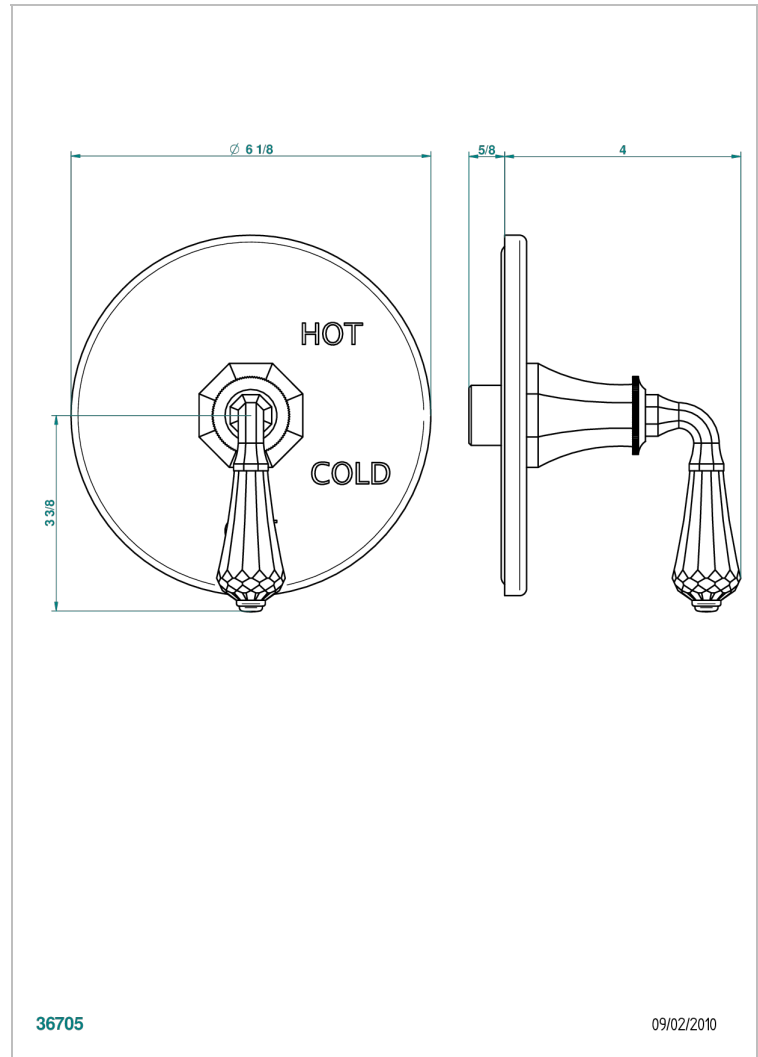

ART DECO CRISTAL

A56-320B

Trim for pressure balance valve

THG[®]
PARIS

CHARACTERISTIC

- Art Déco Cristal
- Trim for pressure balance valve

RELATED SKU'S

- Ref. G00-320A 1/2 " Pressure balance valve

Nickel antique / Sovereign - H28

Nickel color PVD - H55

Nickel polished - B01

Rose Gold - F27

Satin chrome - C03

Silver polished, antique - H03

Silver rhodium - F18

Soft gold - F30