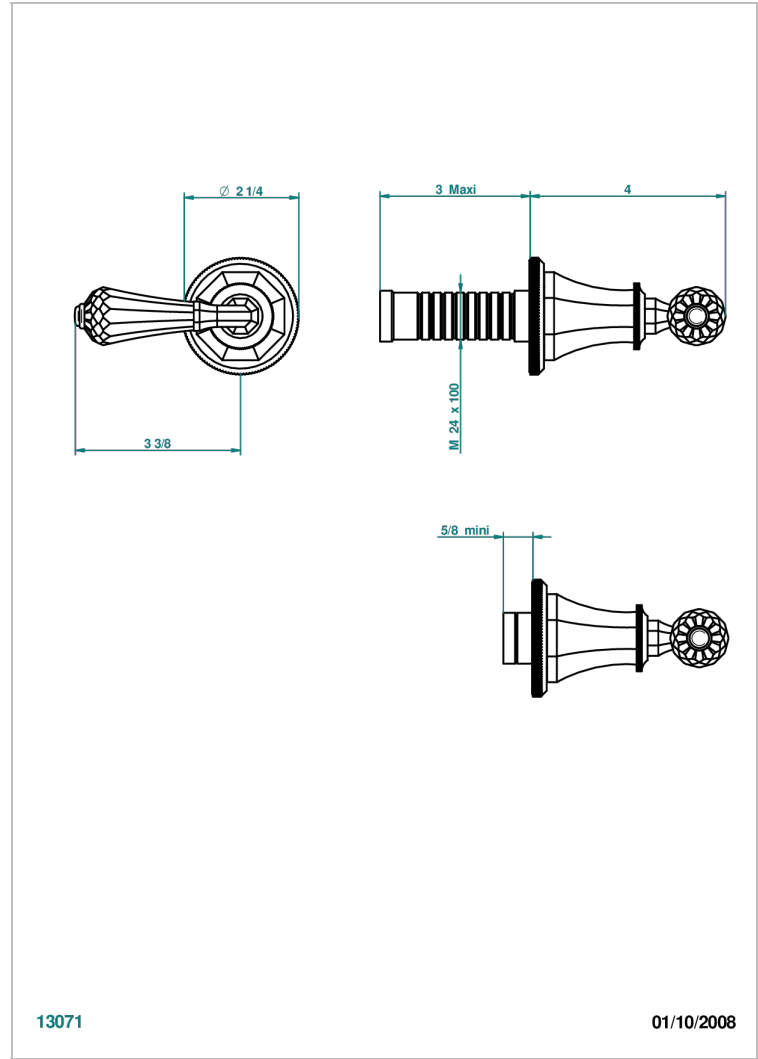

ART DECO CRISTAL

A56-30B

Wall volume control 30 & 32 trim

THG[®]
PARIS

CHARACTERISTIC

- Art Déco Cristal
- Wall volume control 30 & 32 trim

RELATED SKU'S

- Ref. G00-32CUSA 3/4" Volume control wall valve with ceramic cartridge
- Ref. G00-32HUSA 3/4" Volume control wall valve with ceramic cartridge counterclockwise
- Ref. G00-30CUSA 1/2" volume control wall valve with ceramic cartridge
- Ref. G00-30HUSA 1/2" Volume control wall valve with ceramic cartridge counterclockwise

AVAILABLE FINITIONS

Black nickel - D24
Blush PVD - H62
Brass color PVD - H49
Brown bronze color PVD - F33
Chrome polished - A02
Chrome polished / gold polished - G02

Copper antique matt, coated - H07
Gold color PVD - H52
Gold mat - F07
Gold polished - F01
Gold satiney - F03
Graphite PVD - H64