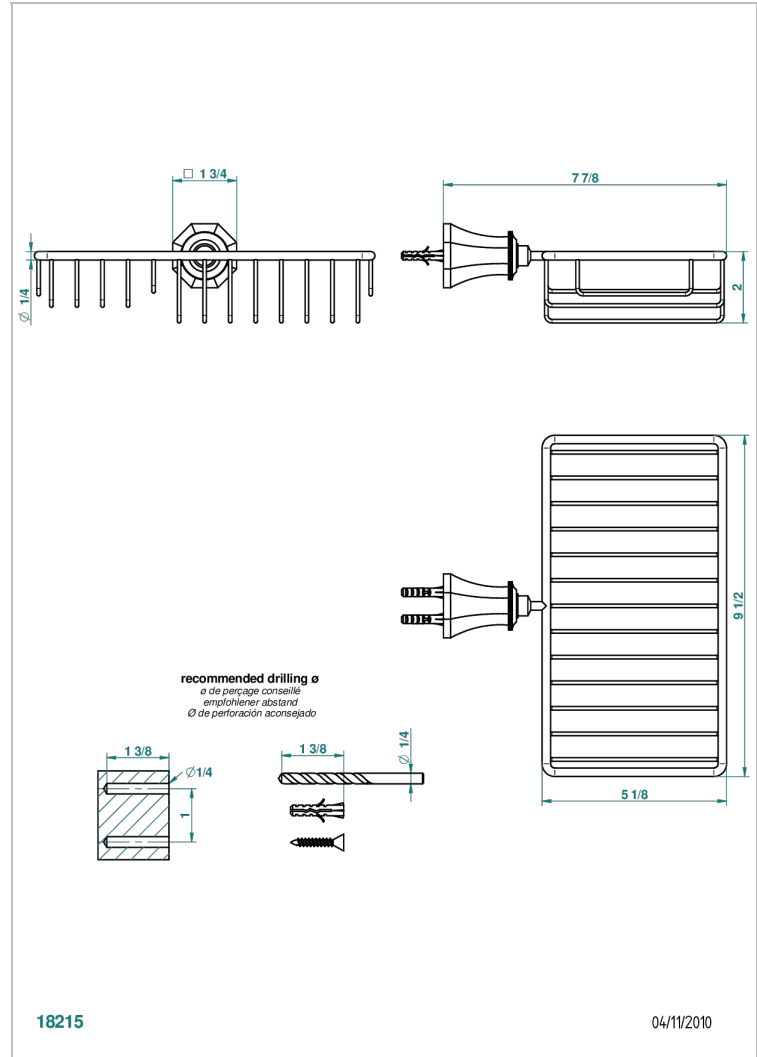

# ART DECO CRISTAL

A56-2620

Soap and sponge holder, wall mounted

## CHARACTERISTIC

- Art Déco Cristal
- Soap and sponge holder, wall mounted