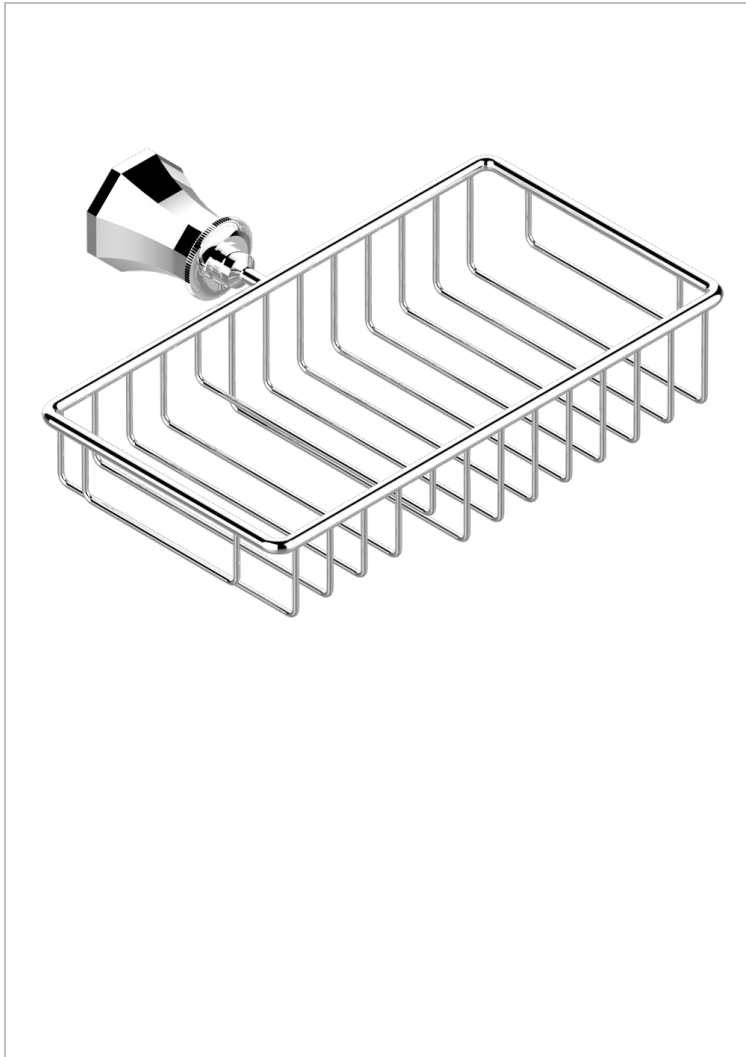

# ART DECO CRISTAL

A56-2620

Soap and sponge holder, wall mounted

## CHARACTERISTIC

- Art Déco Cristal
- Soap and sponge holder, wall mounted