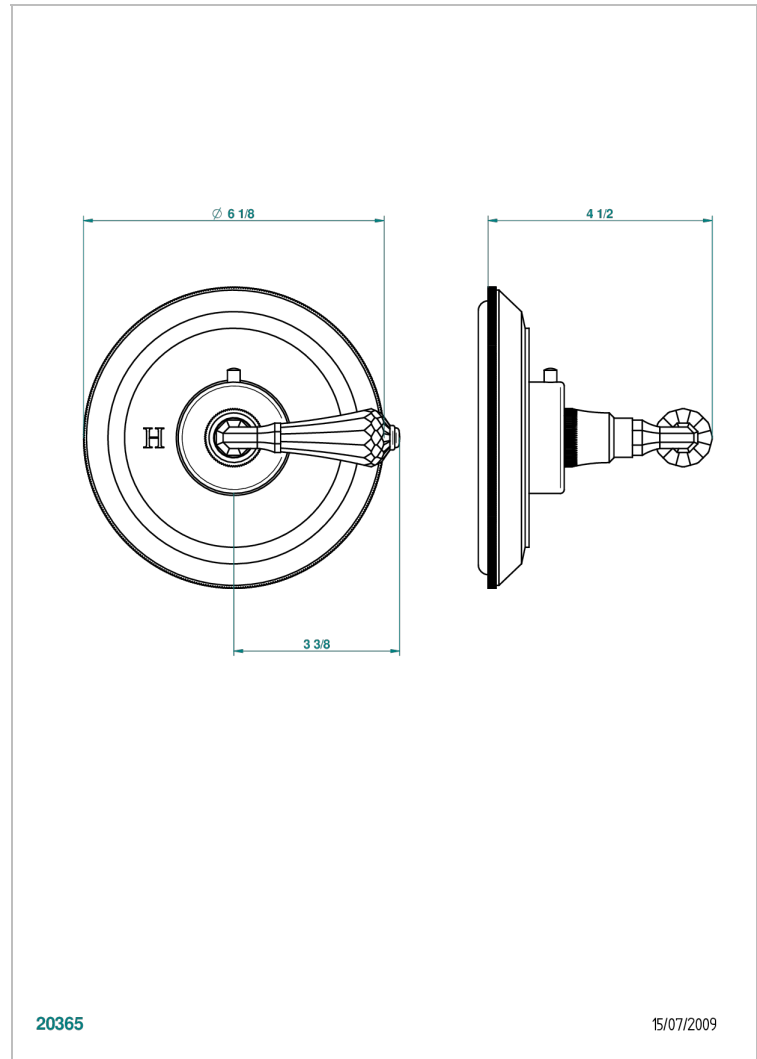

# ART DECO CRISTAL

A56-15EN16EM

Trim plate and handle for eurotherm valve 8200/us & 8300/us

THG<sup>®</sup>  
PARIS

## CHARACTERISTIC

- Art Déco Cristal
- Trim plate and handle for eurotherm valve 8200/us & 8300/us